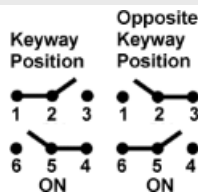

Honeywell Sensing and Control

Search

102TL 2887-3D
(Home : Products : Switches » MICRO SWITCH™ Toggle Switches » TL)

narrow your search

1. **Products**
2. Controls Monitoring and Lighting (286)
   - Machine Safety (1727)
   - Sensors (6004)
   - Switches (9781)
   - Wireless (45)

1. **Technology**
2. Control and Instrumentation (988)
   - Electromechanical (9307)
   - Magnetic (541)
   - Platinum thin film (56)
   - Thick Film (1409)
   - More...

TL Series Toggle Switch, 2 pole, 2 position, IWTS (16-20 Gage) terminal, Locking Lever

Actual product appearance may vary.

[Sales & Service](#)

[Distributor Inventory](#)

[Overview](#) | [Specs](#) | [Documentation](#) | [Application Notes](#)

Product Specifications

Circuitry/Operating action

Product Type: MICRO SWITCH™ Toggle Switch

Lever Lock

Ampere/Voltage Range (Resistive Load)	0.01 A to 0.1 A at 0.5 Vac to 115 Vac, 0.01 A to 0.1 A at 0.5 Vdc to 28 Vdc
Circuitry	DPDT
Action	2 position
Mounting	Bushing 15/32 in
Termination	IWTS (16-20 Gage)
Lever Type	Locking
Comment	FAA-PMA approved, gold plated contacts
Availability	Global
UNSPSC Code	30211908
UNSPSC Commodity	30211908 Toggle switches
Series Name	TL

contacts

- Customer Service
- Technical Support
- Global Sales & Service
- View Site Demo
- Site Comments?

meet dr. larry

▶ Meet Dr. Larry

my links

- Login to iCOM
- Login to Rep/AD Portal
- Login to Digital University

News Center

- HONEYWELL EXPANDS ITS LIMITLESS™ PLATFORM WITH THE LAUNCH OF ITS GLOBALLY AVAILABLE INDUSTRIAL WIRELESS RECEIVER
- HONEYWELL EXTENDS ITS TRUSTABILITY® PRESSURE SENSOR PRODUCT LINE WITH A SINGLE SIDE LIQUID MEDIA OPTION
- HONEYWELL ADDS NEW 100° AND 180° ARC CONFIGURATIONS TO ITS SMART POSITION SENSOR PORTFOLIO
- HONEYWELL INTRODUCES ITS HAWK™ RESOLVERS 1-INCH SERIES, FULLY HOUSED CONFIGURATION
- HONEYWELL INTRODUCES MICROPOWER OMNIPOLAR DIGITAL HALL-EFFECT SENSOR ICs WITH LOW SUPPLY VOLTAGE AND ULTRA LOW TYPICAL CURRENT