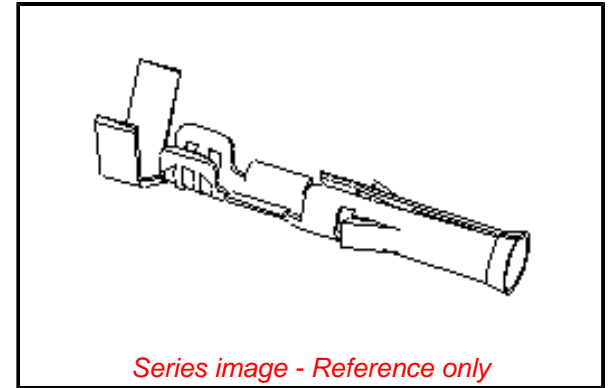

PLEASE CHECK WWW.MOLEX.COM FOR LATEST PART INFORMATION

Part Number: [0002091117](#)
Status: **Active**
Overview: Standard .093" Pin and Socket Connectors
Description: 2.36mm Diameter, Standard .093" Pin and Socket Crimp Terminal, Series 1381, Female, with Tin (Sn) Plated Brass Contact, 18-22 AWG, Reel

Documents:

[Drawing (PDF)](#) [RoHS Certificate of Compliance (PDF)](#)
[Product Specification PS-43660-9999-001 (PDF)](#)

General

Product Family	Crimp Terminals
Series	1381
Application	Power
Crimp Quality Equipment	Yes
Overview	Standard .093" Pin and Socket Connectors
Packaging Alternative	02-09-1119 (Loose)
Product Name	Standard .093"
UPC	800753746312

Physical

Durability (mating cycles max)	25
Gender	Female
Material - Metal	Brass
Material - Plating Mating	Tin
Material - Plating Termination	Tin
Net Weight	0.360/g
Packaging Type	Reel
Plating min - Mating	0.508µm
Plating min - Termination	0.508µm
Termination Interface: Style	Crimp or Compression
Wire Insulation Diameter	1.52-3.05mm
Wire Size AWG	18, 20, 22
Wire Size mm²	N/A

Solder Process Data

Lead-freeProcess Capability	N/A

Material Info

Engineering Number	1381-A(P901)

Reference - Drawing Numbers

Product Specification	PS-43660-9999-001
Sales Drawing	SD-1381-*

Series image - Reference only

EU ELV

Not Relevant

EU RoHS

Compliant

REACH SVHC

Not Contained Per -
ED/30/2017 (7 July
2017)

Halogen-Free

Status

Low-Halogen

Need more information on product environmental compliance?

Email productcompliance@molex.com
Please visit the [Contact Us](#) section for any non-product compliance questions.

China ROHS

ELV

RoHS Phthalates

Green Image

Not Relevant

Not Contained

Search Parts in this Series

[1381](#) Series

Use With

[1619](#) Plug or Receptacle Housing, [1545](#) Plug or Receptacle Housing, [1396](#) Plug or Receptacle Housing, [1490](#) Plug or Receptacle Housing, [2629](#) Plug or Receptacle Crimp Housings, [1261](#) Plug or Receptacle Housing, [1292](#) Plug or Recept