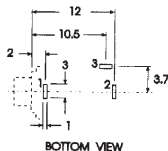

**Mono** plug 19 x 8mm dia. Cable diameter 4mm

**24-221-0** Bulk  
**24-221-1** Pkg

**Stereo** plug 23mm x 8mm dia. Cable diameter 4mm

**24-223-0** Bulk  
**24-223-1** Pkg

**Stereo** plug 24mm x 10mm dia. Cable diameter 4mm

## 2.5mm JACKS

**24-251-0** Bulk  
**24-251-2** Pkg (2)

Inline **mono** jack Black color. 28mm L x 10mm dia. Cable dia. 6mm

**24-271-0** Bulk  
**24-271-2** Pkg (2)

Inline **stereo** jack Black color. 26mm L x 11mm dia. Cable dia. 5mm

**24-281-0** Bulk  
**24-281-4** Pkg (4)

**Mono** chassis jack (closed circuit). 4mm mtg. hole

**24-285-0** Bulk  
**24-285-2** Pkg (2)

**Mono** PC jack C.C. 7.7mm W x 8.5mm H x 10mm D. 4mm mtg. hole

**24-287-0** Bulk  
**24-287-2** Pkg (2)

**Mono** chassis jack. 8mm W x 9.6mm H x 8mm D. 4mm mtg. hole

**24-288-0** Bulk  
**24-288-2** Pkg (2)

**Stereo** chassis jack. 8mm W x 9.6mm H x 8mm D. 4mm mtg. hole