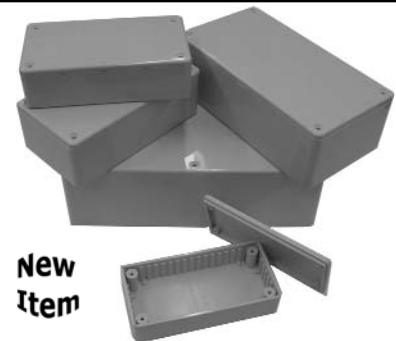

Part Number	Circuitry	Oper. Volt.	Coil Res.
50-530-0	SPDT	5VDC	70 Ω
50-533-0	SPDT	12VDC	400 Ω
50-534-0	SPDT	24VDC	1600 Ω
50-535-0	SPDT	48VDC	6400 Ω

Use -1 for Display Package

PLASTIC CASES

Black plastic project boxes.

Outside dimensions shown

- 53-520-0 82L x 54W x 31H (plastic cover)
- 53-522-0 83L x 54W x 30H (alum. cover)
- 53-540-0 103L x 54W x 40H (alum. cover)

Use -1 for Display Package

Light grey ABS (UL94HB) project boxes. Self tapping screws included