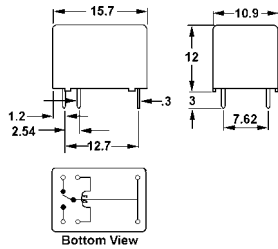

3 AMP PC RELAYS

Contact Resistance: 100mΩ max.
Operate Time: 10ms max.
Release Time: 5ms max.
Insulation Resistance: 100MΩ min.
Mechanical Life: 10M cycles
Electrical Life: 500K cycles
Resistive Load: 3A@28VDC or 120VAC

Part Number	Circuitry	Oper. Volt.	Coil Res.
50-330-0	SPDT	5VDC	120 Ω
50-331-0	SPDT	6VDC	180 Ω
50-333-0	SPDT	12VDC	700 Ω
50-334-0	SPDT	24VDC	2800 Ω

Use -1 for Display Package