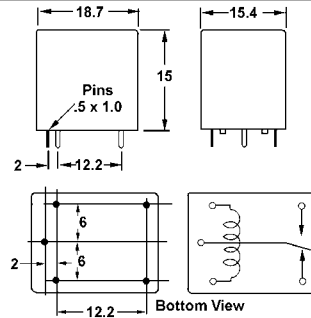

Part Number	Circuitry	Oper. Volt.	Coil Res.
50-330-0	SPDT	5VDC	120 Ω
50-331-0	SPDT	6VDC	180 Ω
50-333-0	SPDT	12VDC	700 Ω
50-334-0	SPDT	24VDC	2800 Ω

Use -1 for Display Package

1 AMP PC RELAYS (16-PIN DIP)

Part Number	Circuitry	Oper. Volt.	Coil Res.
50-430-0	2C	5VDC	125 Ω
50-433-0	2C	12VDC	720 Ω
50-434-0	2C	24VDC	2880 Ω
50-435-0	2C	48VDC	4600 Ω

Use -1 for Display Package

10 AMP PC RELAYS

Contact Resistance: 100mΩ max.
 Operate Time: 8ms max.
 Release Time: 5ms max.
 Insulation Resistance: 100MΩ min.
 Mechanical Life: 10M cycles
 Electrical Life: 100K cycles
 Resistive Load: 10A@28VDC or 10A@125VAC
 Inductive Load: 3A@28VDC or 3A@125VAC

Outside dimensions shown

- 53-520-0 82L x 54W x 31H (plastic cover)
- 53-522-0 83L x 54W x 30H (alum. cover)
- 53-540-0 103L x 54W x 40H (alum. cover)

Use -1 for Display Package

Light grey ABS (UL94HB) project boxes. Self tapping screws included

Use -1 for Display Package

Inside dimensions shown

- 53-541-0 99L x 49W x 40H grey ABS plastic
- 53-551-0 125L x 60W x 40H grey ABS plastic
- 53-571-0 145L x 85W x 50H grey ABS plastic
- 53-581-0 180L x 110W x 60H grey ABS plastic