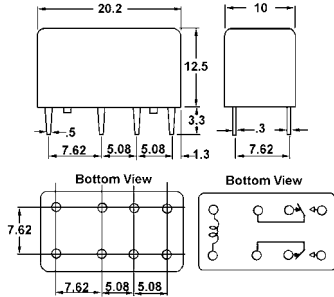

Part Number	Circuitry	Oper. Volt.	Coil Res.
50-330-0	SPDT	5VDC	120 Ω
50-331-0	SPDT	6VDC	180 Ω
50-333-0	SPDT	12VDC	700 Ω
50-334-0	SPDT	24VDC	2800 Ω

Use -1 for Display Package

1 AMP PC RELAYS (16-PIN DIP)

Part Number	Circuitry	Oper. Volt.	Coil Res.
50-430-0	2C	5VDC	125 Ω
50-433-0	2C	12VDC	720 Ω
50-434-0	2C	24VDC	2880 Ω
50-435-0	2C	48VDC	4600 Ω

Use -1 for Display Package

10 AMP PC RELAYS

Contact Resistance: 100mΩ max.
 Operate Time: 8ms max.
 Release Time: 5ms max.
 Insulation Resistance: 100MΩ min.
 Mechanical Life: 10M cycles
 Electrical Life: 100K cycles
 Resistive Load: 10A@28VDC or 10A@125VAC
 Inductive Load: 3A@28VDC or 3A@125VAC

Outside dimensions shown

- 53-520-0 82L x 54W x 31H (plastic cover)
- 53-522-0 83L x 54W x 30H (alum. cover)
- 53-540-0 103L x 54W x 40H (alum. cover)

Use -1 for Display Package

Light grey ABS (UL94HB) project boxes. Self tapping screws included

Use -1 for Display Package

Inside dimensions shown

- 53-541-0 99L x 49W x 40H grey ABS plastic
- 53-551-0 125L x 60W x 40H grey ABS plastic
- 53-571-0 145L x 85W x 50H grey ABS plastic
- 53-581-0 180L x 110W x 60H grey ABS plastic