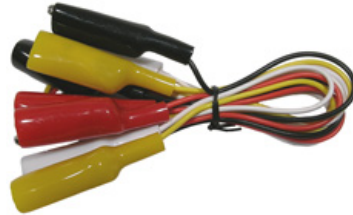

PART#/PRODUCT SEARCH

33-230-4

GO >>

[Item Index](#)

- Mode Catalog
- Lenline Part# Convert
- AC Adapters
- Audio Products
- Battery Holders
- Bottles and Dispensers
- Brushes
- Buzzers/Alarms
- CATV Products
- Circuit Breakers
- Coaxial Connectors
- Computer Accessories
- Connectors
- DC Power Products
- Earphones/Microphones
- Fans
- Fuseholders/Fuses
- Hardware
- IC Sockets
- Knobs
- LED Products
- Lamps/Pilot Lamps
- Miscellaneous Items
- Plastic Boxes
- Potentiometers/L-Pads
- Power Cords/Jacks/Bars
- RF Adapters
- Relays
- Rubber Feet/Grommets
- Speakers/Speaker Wire
- Switches
- Telephone Products
- Test Equipment
- Tool Cases
- Tools
- Transformers
- Video Products
- Wiring Products
- Latent Fingerprint Brush**

RoHS
compliant

Enlarge

CLIP LEAD SET

Set of 4 heavy duty 30" clip leads with 50mm clips. 22 AWG Wires. Colors: black, red, yellow, white.

33-230-0 Bulk
33-230-4 Display Pkg (4)