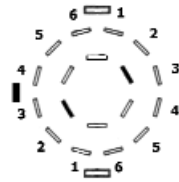

48-511

48-512

48-513

48-514

Electrical

Contact Rating:

DC 30V 0.3A

Insulation Resistance:

500MΩ Min.

Withstand Voltage:

1 minute at 500V AC

Life Expectancy:

Over 10000 Sycies

TITLE		SCALE
ROTARY SWITCH		NTS
DRAWING NO.	48-5XX	
		UNITS mm
FILE NAME	48-5XX.pdf	SHEET 1/1