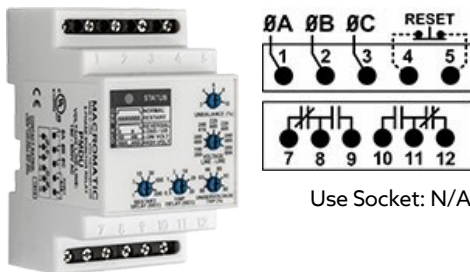

Search results for PMDU

Not what you're looking for? [Search the entire site for PMDU.](#)

[OVERVIEW](#)

[Details](#)

[Stock Status](#)

[Contact](#)

[Print](#)

[Share](#)

PMDU

May not be exact product—for reference only.

Family:

3-PHASE MONITOR RELAY

Function:

PHASE LOSS, PHASE REVERSAL, PHASE UNBALANCE, UNDERVOLTAGE & OVERVOLTAGE

Line-Line Voltage:

190-500VAC

Output:

10A DPDT

Files

- [Catalog](#)
- [Instruction Sheet](#)
- [2D/3D CAD Drawing](#)