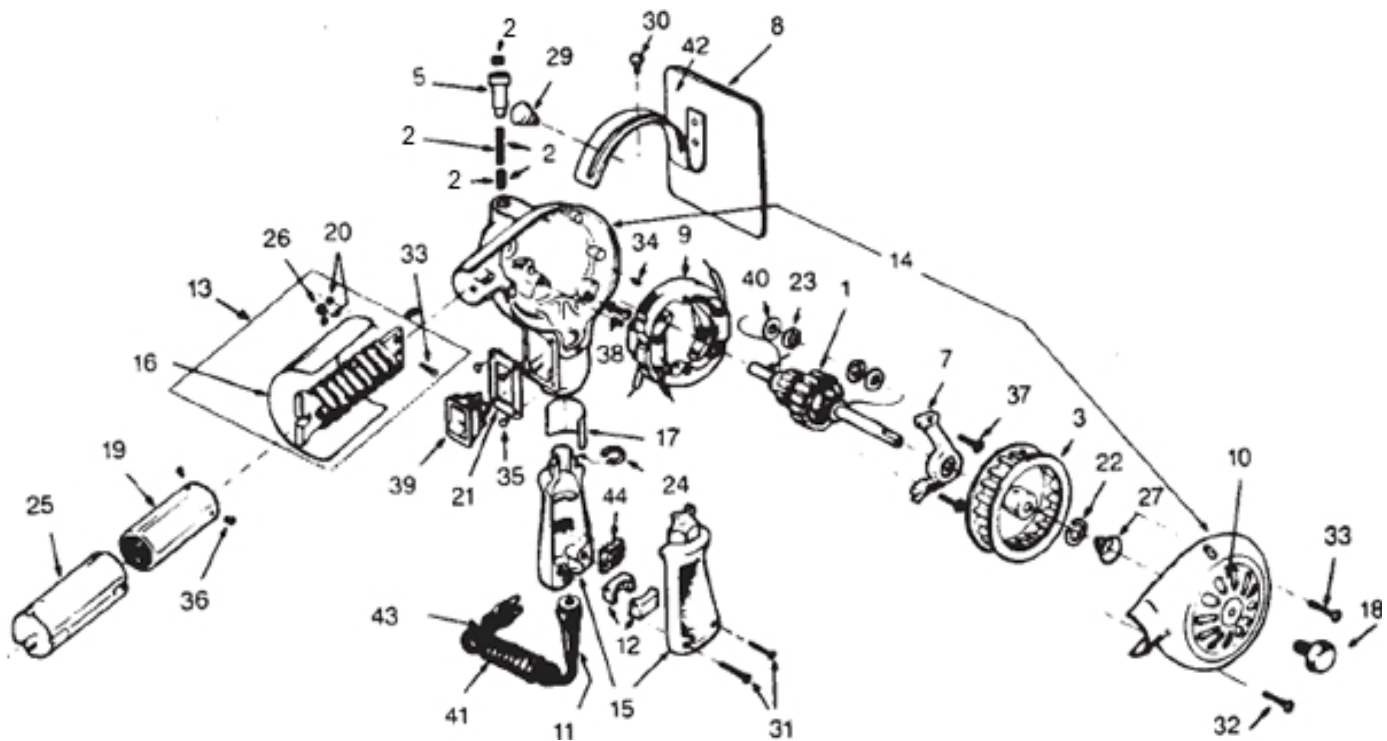

Call 1-800-558-9413 for Fast Service

MASTER HEAT GUN REPLACEMENT PARTS

ITEM NO.	UPC NO.	Model NO.	DESCRIPTION
1	35149	ARM-542	Armature, With Retaining Rings, 120V (A Models)
1	35150	ARM-543 *	Armature, With Retaining Rings, 220V
1	35151	ARM-607	Armature, With Retaining Rings, 120V (HG -751B)
2	35257	35257	Kit, 2 Each Brush, Cap and Spring
3	35153	BLW-001	Blower Wheel
5	35155	BRH-025K *	Brush Holder, 220V (Kit of 2)
5	35156	BRH-040K	Brush Holder, 120V (Kit of 2)
7	35158	BRY-141	Upper Bearing Bracket
8	35159	BSY-005	Stand
9	35160	FLD-450 *	Field, 220V
9	35161	FLD-451	Field, 120V (A Models)
9	35162	FLD-484	Field, 120V (HG -751B)
10	35163	GRD-007	Shutter Guard
11	35166	GRT-044	Cable Guard, 120V
12	35167	GRT-045	Cord Grip Insert, 120V (Pair)
13	35169	HAS-011K	Element, HG -501A
13	35170	HAS-012K *	Element, HG -202A
13	35171	HAS-013K *	Element, HG -302A
13	35172	HAS-014K *	Element, HG -502A
13	35173	HAS-015K	Element, HG -751 & HG -751A
13	35174	HAS-016K *	Element, HG -752A
13	35178	HAS-041K	Element, HG -301A
13	35179	HAS-042K	Element, HG -201A
13	35180	HAS-043K	Element, HG -751B
14	35181	HCA-001	Housing and Cover Set
15	35182	HDE-013	Handle
16	35183	INN-032	Mica
17	35184	INN-101	Barrier
18	35185	KNB-003	Knob
19	35186	NAS-006	Nozzle Assembly With Screen
20	35187	NUT-017K	Nut, Element (Kit of 2)
21	35189	PLT-281	Switch Plate
22	35190	RIN-017	Snap Ring
23	35191	RIN-026K	Retaining Ring (Kit of 2)
24	35192	RIN-032	Ring
25	35193	SHL-004	Nozzle Shield
26	35194	SPA-025	Washer, Rubber Mounting
27	35195	SPG-029	Spring
29	35197	SRW-141	Screw, Clamp
30	35198	SRW-321	Screw, Shoulder
31	35199	SRW-344K	Screw, Handle (Kit of 2)
32	35200	SRW-345	Screw, Housing
33	35201	SRW-346	Screw, Element Mounting & Housing (Kit of 3)
34	35202	SRW-347K	Set Screw, Brush Holder (Kit of 2)
35	35203	SRW-348K	Screw, Switch Plate (Kit of 4)
36	35205	SRW-349K	Screw, Nozzle (Kit of 3)
37	35206	SRW-350K	Screw, Bearing Bracket (Kit of 2)
38	35207	SRW-351K	Screw, Ground & Lockwasher Kit
39	35208	SWH-019	Switch, Snap -In Rocker
39	35217	35217	Switch, Momentary Contact Safety
44	35209	TMB-003 *	Terminal Block
40	35210	WHR-003KA	Washer (Kit of 2)
41	35219	35219 *	Cordset, 220V, European
41	35220	35220 *	Cordset, 240V, Australian
12	51090	51090 *	Cord Grip, 220V
43	51101	51101 *	Strain Relief
41	51211	51211	Cordset, 120V, 15 Amp (201A, 301A, 501A, 751B)
41	51212	51212	Cordset, 120V, 20 Amp (HG -751A -C)
41	51265	51265	Cordset, 220V, USA
42	51411	51411	Label, Warning (All Models)
42	51467	51467 *	Label, Warning (220V Models)