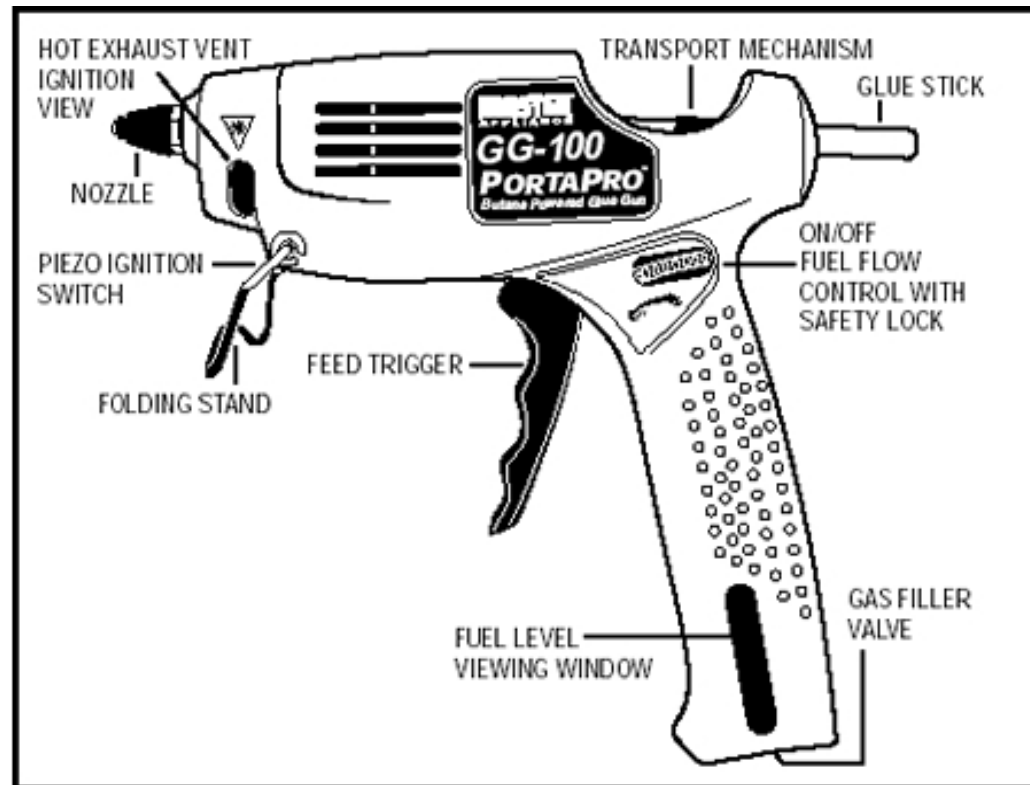

ORDERING INFORMATION

MODEL NO.	DESCRIPTION
GG-100	PortaPro™ Glue Gun
GG-100K	PortaPro™ Glue Gun Kit

35412 - 12 General Purpose glue sticks 12" long x 1/2" dia.
35413 - 12 Carton Closing glue sticks 12" long x 1/2" dia.
35414 - 12 Woodworking glue sticks 12" long x 1/2" dia.

OPTIONAL ACCESSORIES

[Click Here](#) for Glue Stick Specifications

ITEM NO.	DESCRIPTION
35408	Standard General Purpose Tip
35409	Needle Extension Tip
35410	Diagonal Cut Extension Tip
35411	Spreader Extension Tip
35412	General Purpose Glue Sticks — 12 sticks
35413	Carton Closing Glue Sticks — 12 sticks
35414	Woodworking Glue Sticks — 12 sticks
35454	General Purpose Glue Sticks — 20 lb carton (approx. 290 sticks)
35455	Carton Closing Glue Sticks — 20 lb carton (approx. 290 sticks)
35456	Woodworking Glue Sticks — 20 lb carton (approx. 290 sticks)

SPECIFICATIONS

■ Dimensions: 8.4" (L) x 2.1" (W) x 8.0" (H)	■ Weight: 14.8 oz. w/o gas
■ Recommended Fuel: Master Ultratane® Butane	■ Avg. Run Time: Approx. 140 minutes (full tank)
■ Operating Temp: Approx. 392° F	■ Glue Melt Rate: 1.9 lbs. per hour
■ Ramp Up Time: 3 - 4 minutes	■ Fuel Capacity: 20 ml.
■ Shipping Weight: GG -100/2 lbs., GG-100K/4 lbs.	

[Click here](#) for MSDS for Glue Sticks

ULTRATANE® BUTANE

Use Master Ultratane Butane for best performance. The only approved butane recommended to fuel all Master butane powered products.

Users should independently evaluate the suitability of the product for their application.

WARNING

The Department of Transportation Hazardous Material Regulations forbid carriage of butane or other flammable gas products on passenger aircraft. Do not pack this item or any other flammable gas item in any checked or carry-on baggage.

By-products of the combustion of the fuel used by this product contain chemicals known to the state of California to cause cancer and reproductive harm.