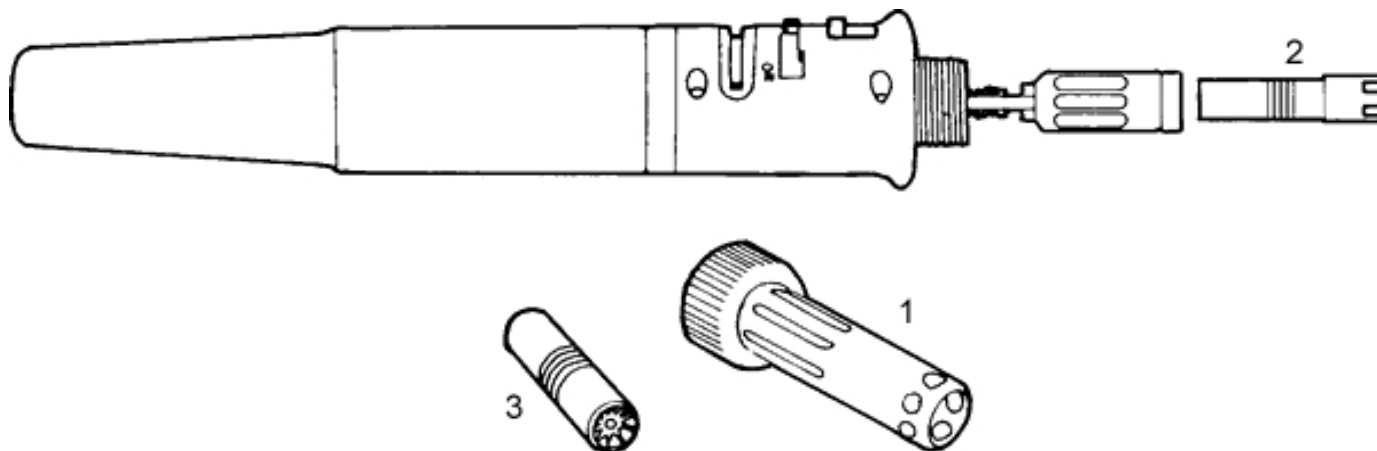

■ REPLACEMENT PARTS SERVICE

**Call 1-800-558-9413 for Fast Service**

**UT-100 REPLACEMENT PARTS**

ITEM NO.	UPC NO.	Model NO.	DESCRIPTION
1	35064	70-03-14	Tip Housing, With Knurled Cap
2	35044	70-07SU	Ejector, Solder / Heat Tip
3	35045	70-07TU	Ejector, Torch