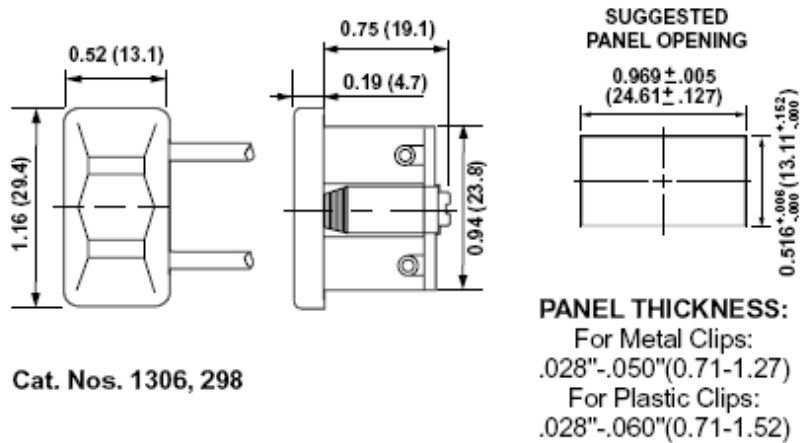

Wiring Diagram

1-15R

SPECIFICATION SUBMITTAL

JOB NAME: ____	CATALOG NUMBERS: ____	
JOB NUMBER: ____	____	____

Leviton Manufacturing Co., Inc.

201 North Service Road, Melville, NY 11747

Telephone: +1-800-323-8920 · FAX: +1-800-832-9538 · Tech Line (8:30AM-7:30PM E.S.T. Monday-Friday):

+1-800-824-3005

Leviton Manufacturing of Canada, Ltd.

165 Hymus Boulevard, Pointe Claire, Quebec H9R 1E9 · Telephone: +1-800-469-7890 ·

FAX: +1-800-824-3005 · www.leviton.com/canada

Leviton S. de R.L. de C.V.

Lago Tana 43, Mexico DF, Mexico CP 11290 · Tel.: (+52)55-5082-1040 · FAX: (+52)5386-

1797 · www.leviton.com.mx

Visit our Website at: www.leviton.com

© 2018 Leviton Manufacturing Co., Inc. All Rights Reserved. Subject to change without notice.

Leviton has a global presence.

If you would like to know where your local Leviton office is located please go to:

www.leviton.com/international/contacts/