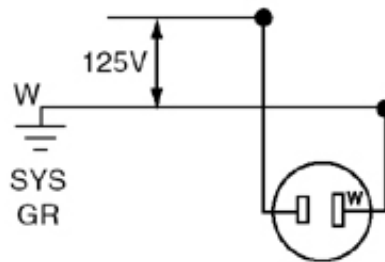

Wiring Diagram

1-15R

SPECIFICATION SUBMITTAL

JOB NAME: ____	CATALOG NUMBERS: ____	
JOB NUMBER: ____	____	____

Leviton Manufacturing Co., Inc.

201 North Service Road, Melville, NY 11747

Telephone: +1-800-323-8920 · FAX: +1-800-832-9538 · Tech Line (8:30AM-7:30PM E.S.T. Monday-Friday):

+1-800-824-3005

Leviton Manufacturing of Canada, Ltd.

165 Hymus Boulevard, Pointe Claire, Quebec H9R 1E9 · Telephone: +1-800-469-7890 ·

FAX: +1-800-824-3005 · www.leviton.com/canada

Leviton S. de R.L. de C.V.

Lago Tana 43, Mexico DF, Mexico CP 11290 · Tel.: (+52)55-5082-1040 · FAX: (+52)5386-

1797 · www.leviton.com.mx

Visit our Website at: www.leviton.com

© 2018 Leviton Manufacturing Co., Inc. All Rights Reserved. Subject to change without notice.

Leviton has a global presence.

If you would like to know where your local Leviton office is located please go to:

www.leviton.com/international/contacts/