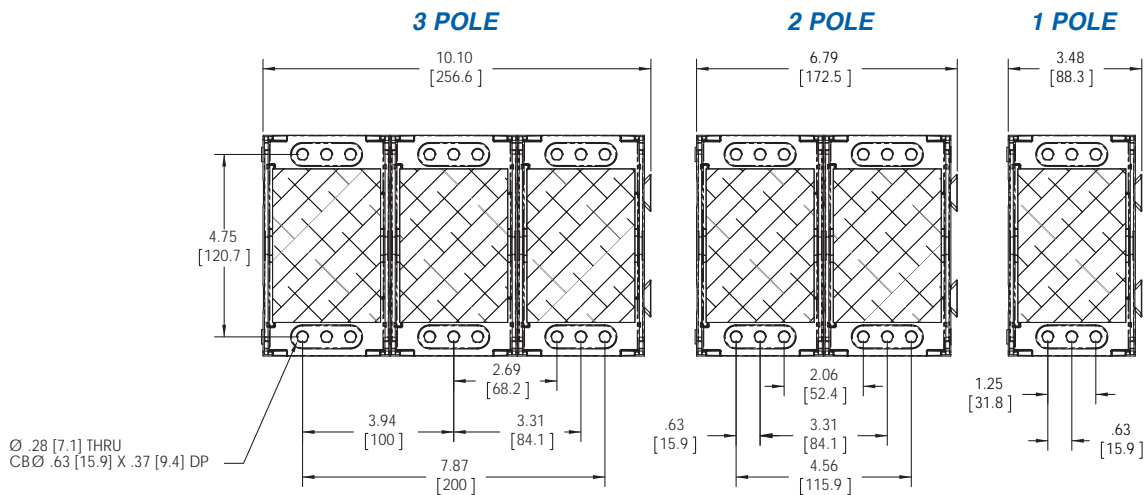

3 pole blocks shown above without hinge cover (CH) - CH version is UL Recognized

Datasheets available at marathonsp.com

SIDE VIEW WITHOUT COVER

SIDE VIEW WITH COVER ASSEMBLED

Hinge Cover can be purchased separate from block - specify part number **CH 1351** (1 cover per pole)