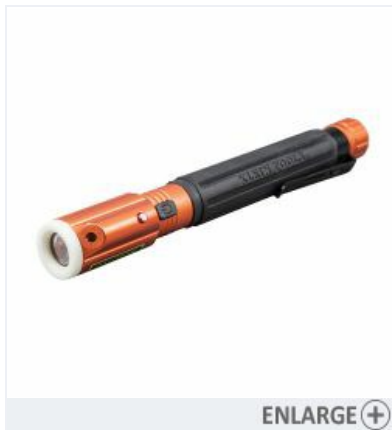

Home » Catalog » Lights and Accessories » Lights

Inspection Penlight with Laser

ENLARGE

Cat. No.56026

Product Features

- ▶ LED penlight for up-close lighting in dim areas
- ▶ Laser pointer aids in pinpointing objects in out-of-reach locations
- ▶ Glow ring tip charges while the light is on and allows for easy retrieval in the dark
- ▶ Pocket clip for easy, convenient access
- ▶ Aluminum body with cushion-grip handle

BUY NOW

FIND RETAILER

FL 1 STANDARD

 45 Lumens	 10h
 10ft	

Specs

Video

Downloads

Warnings

Buy Now

Lumens: 45

Drop Height: 10 ft (3 m)

Weight: 0.18 lb (0.08 kg)

Certifications and Listings: CE, REACH, RoHS Compliant

Material: Aluminum Body, Silicone Grip

Type: Class II Laser

Run Time: 10 hrs.

Batteries: 2 x AAA

Bulb Type: LED

Dimensions: 6" L x 1.2" H x 0.8" D (152.9 mm L x 30.7 mm H x 20.1 mm D)

Standard: FL1

Water Resistant: No