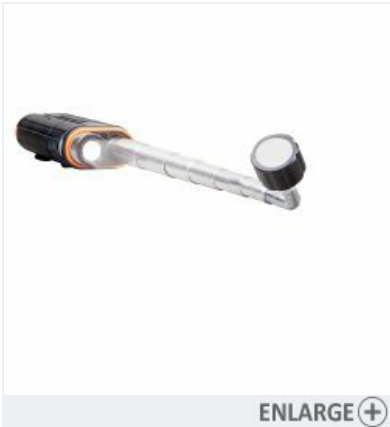

Home » Catalog » Lights and Accessories » Lights

Telescoping Magnetic LED Pickup Tool

ENLARGE 

Cat. No.56027

Product Features

- ▶ Telescoping arm extends 22-Inches (55.9 cm) beyond your reach
- ▶ Powerful magnetic head with 2 pound (0.9 kg) pickup strength
- ▶ LED light illuminates the path to and from your target, powered by 2 x AAA alkaline batteries (included)
- ▶ Two inch (51 mm) gooseneck end bends to navigate around obstacles
- ▶ Rubberized handle for a secure grip
- ▶ Pocket clip for easy, convenient storage
- ▶ IP54: dust and water resistant. 25 Lumens. 10 hour runtime

BUY NOW

FIND RETAILER

FL 1 STANDARD	
 25 Lumens	 10h
 IP54	 10ft

Specs

Video

Downloads

Related Items

Type: Telescoping Magnetic LED	Application: Pick-up Tool
Special Features: Flexible Gooseneck	Overall Length: Closed 6.313" (16 cm); Open 27.813" (70.6 cm)
Overall Height: 1.594" (40.5 mm)	Overall Width: 0.938" (23.8 mm)
Material: Stainless Steel/Hard Plastic/Rubber	Lumens: 25
Bulb Type: LED	Batteries: 2 x AAA Alkaline Included
Battery Life: 10 Hours	Temperature Range: -20°F to 120°F
Drop Protection: 10 ft (3 m)	Standard: FL1
Weight: 6.4 oz (181.4 g)	UPC: 092644560279