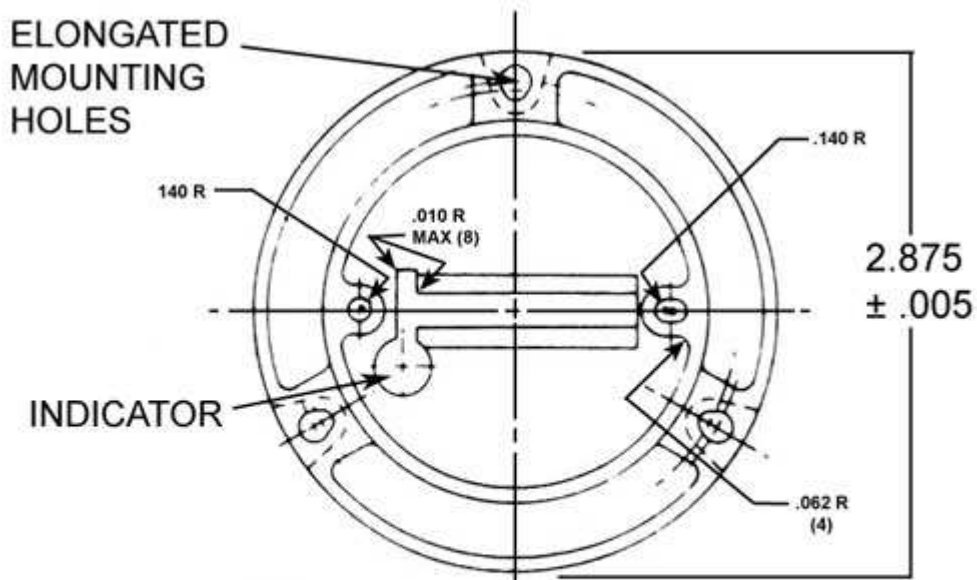

### EF13 DIMENSIONS

OUTER 2.540 (3) .150 INCH IN  
DIAMETER ± .003

INNER 2.440 (3) .130 INCH IN  
DIAMETER B.C. ± .003

### EG DIMENSIONS