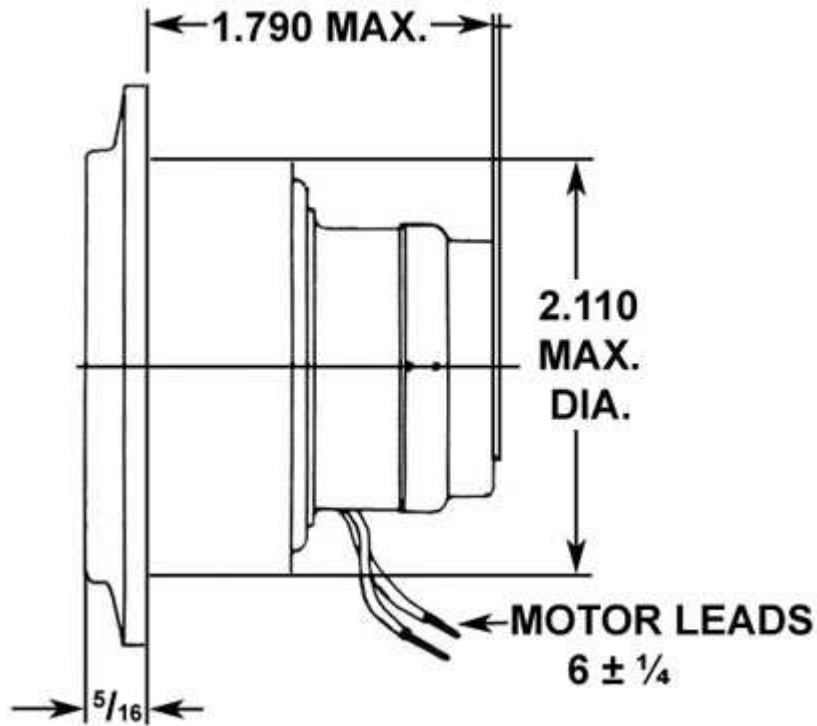

### EF13 DIMENSIONS

OUTER 2.540 (3) .150 INCH IN  
DIAMETER ± .003

INNER 2.440 (3) .130 INCH IN  
DIAMETER B.C. ± .003