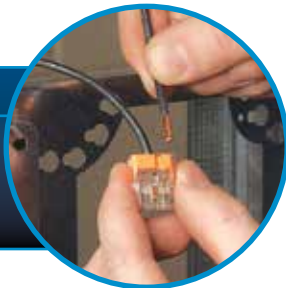

Clear shell allows visual inspection of the connection

No-twist push-in design reduces repetitive motion fatigue

Full line accommodates #20 – #12, 2 to 4 wire connections

In-Sure™

FAST FACT:

The In-Sure™ Push-In has low insertion force for fast, easy connections. Great for pre-fab wiring.