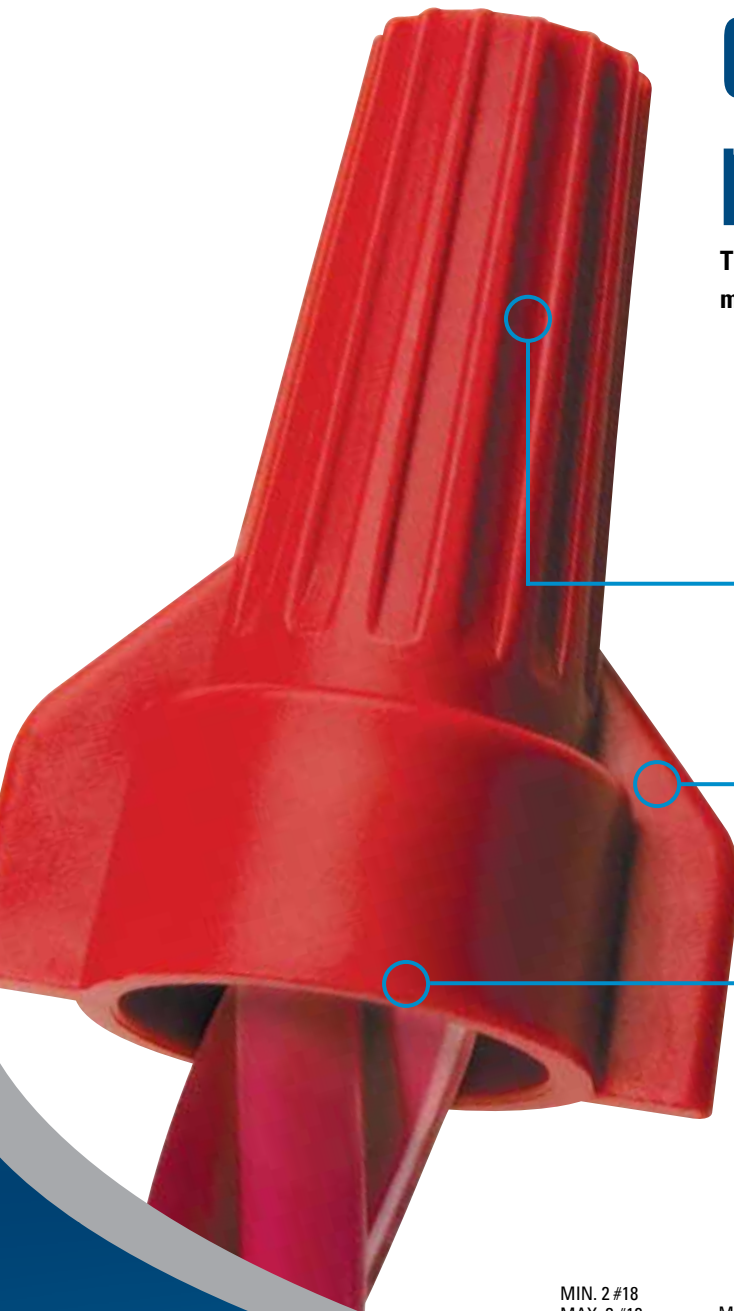

B-CAP®

FAST FACT:

The B-CAP® is extremely popular with veteran electricians because of its wide range and space-saving design.

600 Volts Max.*

B-CAP® Wire Connector:

B1 Yellow	MIN. 3 #20					MAX. 3 #12	
B2 Red		MIN. 2 #18				MAX. 5 #12	
B4 Blue			MIN. 2 #12				MAX. 2 #6
Wire Combinations:	3 #20	2 #18	2 #12	3 #12	5 #12	2 #6	

Ribs expand for progressive tightening

Contoured wing design improves leverage

Wide deep skirt opening accommodates a variety of wire combinations

Wing-Twist™

FAST FACT:

A full line for virtually every wire size and combination.