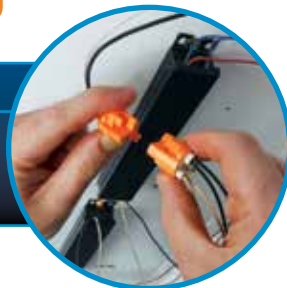

Patented IDEAL push-in technology quickly locks wires in place

Both halves are "touch-safe" per UL 2459

Fits through 1/2" knockout

powerplug®

Luminaire Disconnect

FAST FACT:

The PowerPlug® allows safe disconnect of hot and neutral ballast wiring.