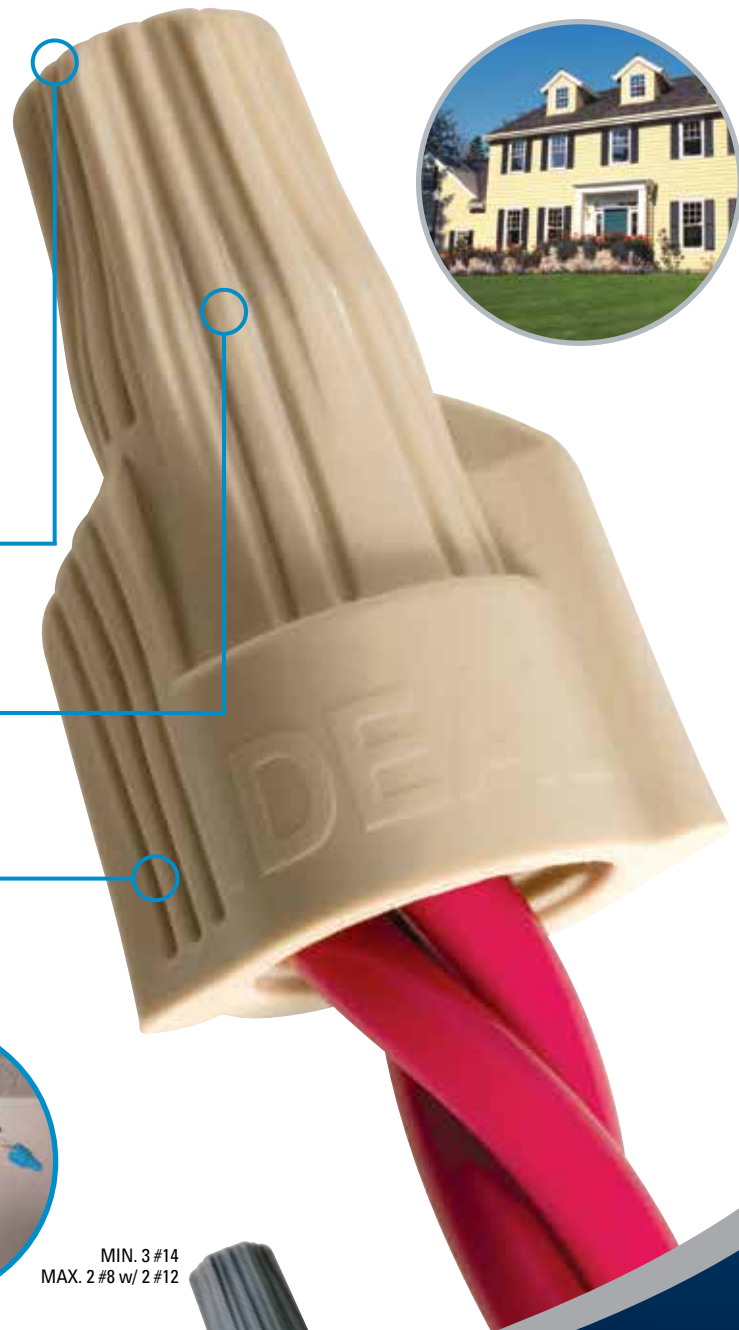

Patented SureGrip™ overmolding provides improved leverage and more torque

Better grip and more leverage for faster connections

Exceptional wire range and capacity; up to MAX. 4 #10

Twister
PRO

FAST FACT:

The Twister® PRO is a high performance connector with the industry's widest wire range of any red/yellow connector.

MIN. 2 #18
MAX. 4 #10

Twister® PRO
WIRE CONNECTORS

Twister® PRO Wire Connector:

600 Volts Max.*

*1,000 Volts signs and fixtures

The #1 connector for residential jobs

The Twister® easily handles the most common wiring configurations for residential construction projects. A patented, expanding square-wire spring ensures a quick, secure connection.

Hex-top allows for 5/16" nut driver application

Durable polypropylene shell expands for progressive tightening, a feature that ensures dependable connections

Swept-wing design for improved comfort

Twister®