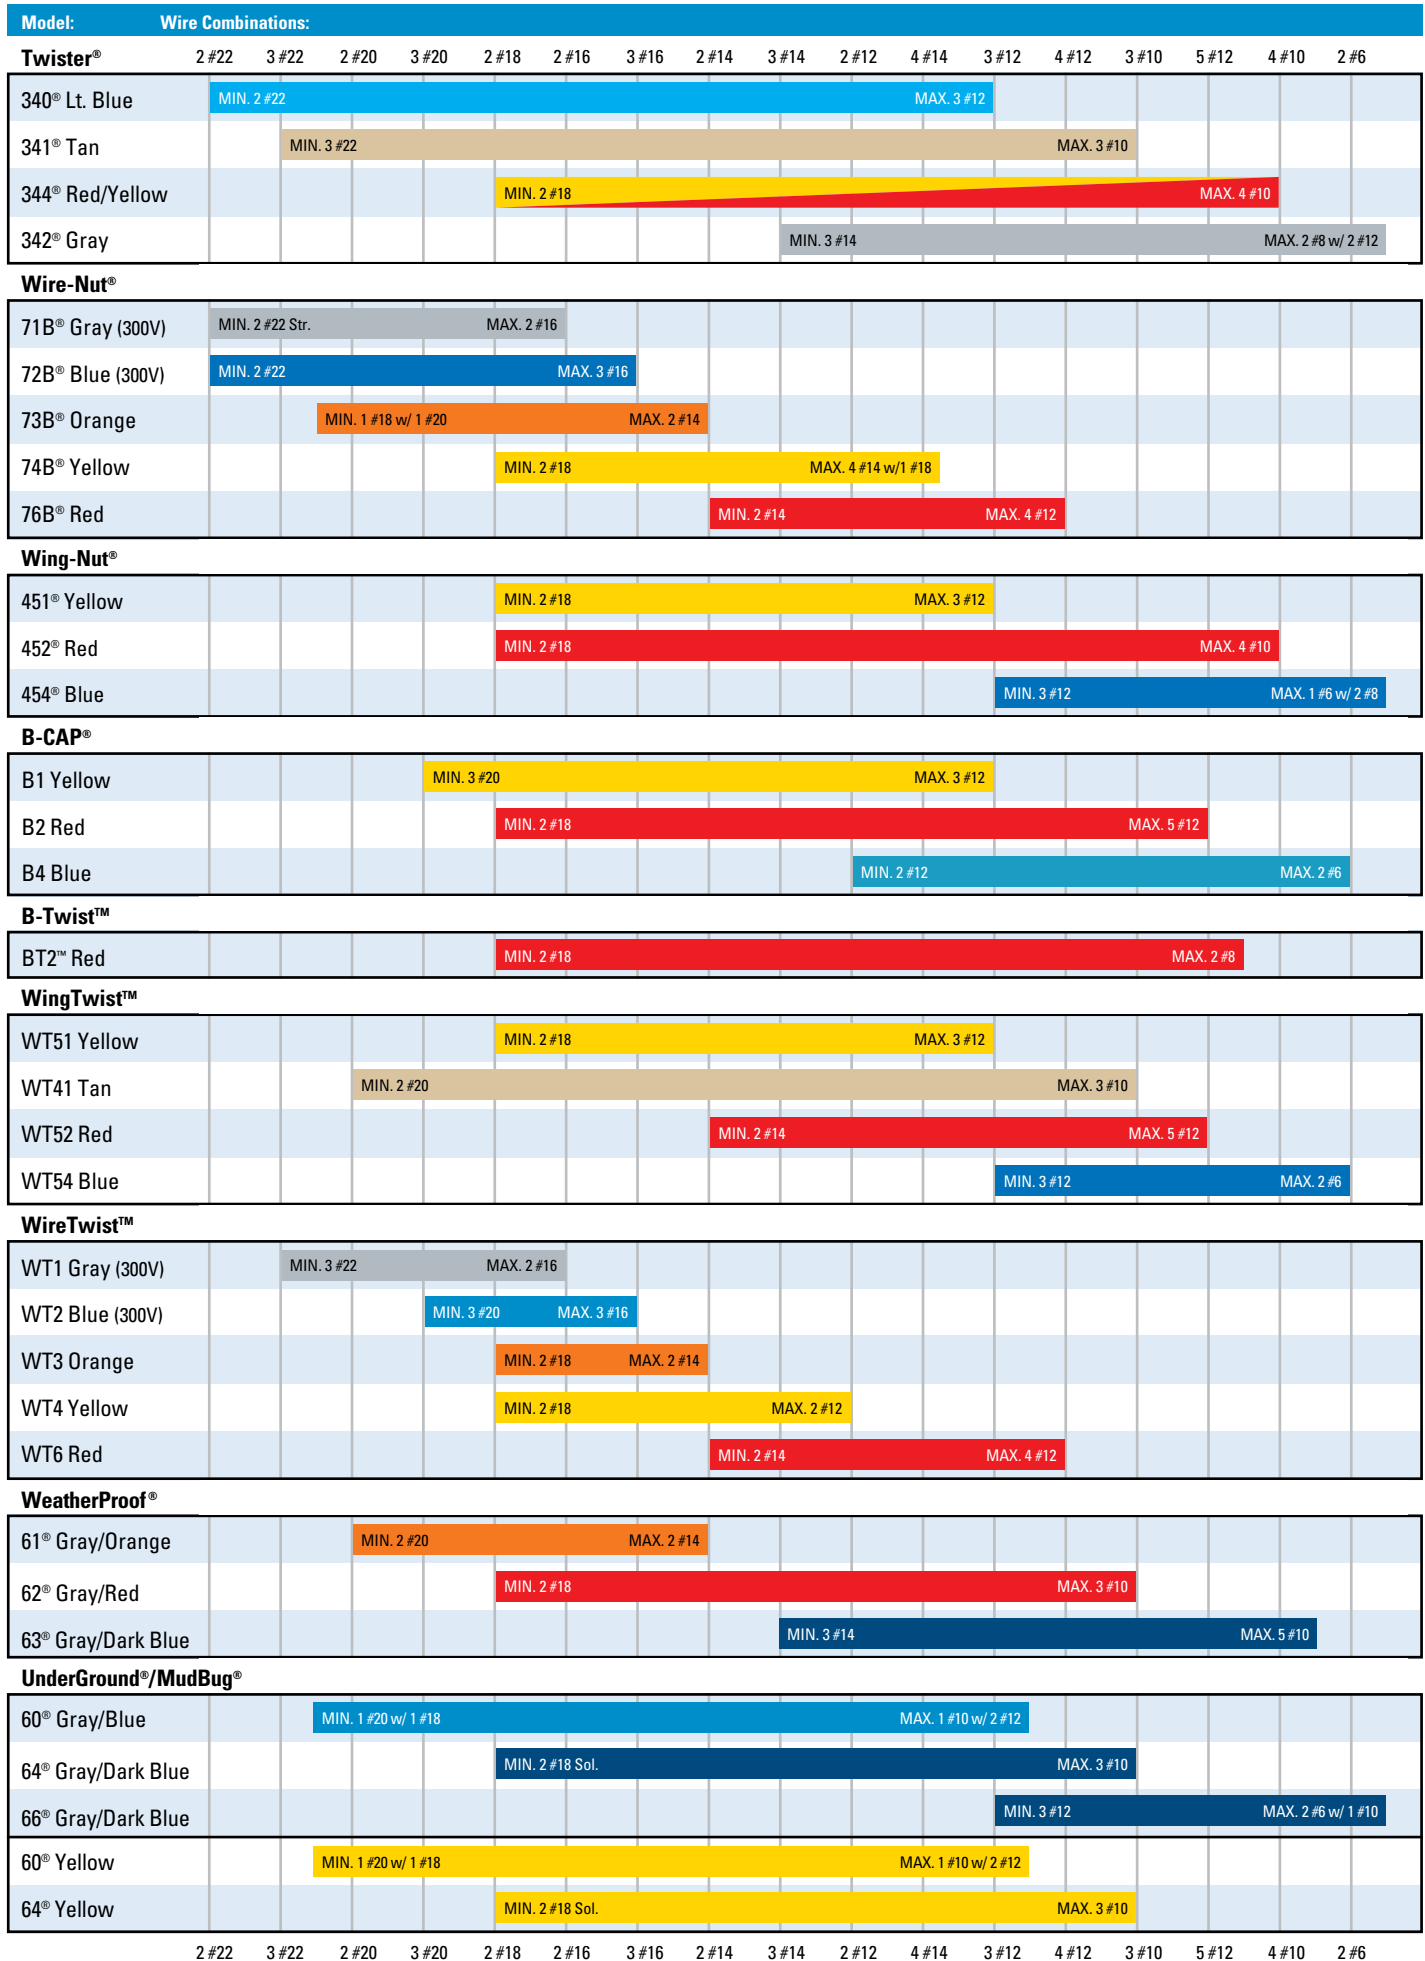

Wire Range Chart