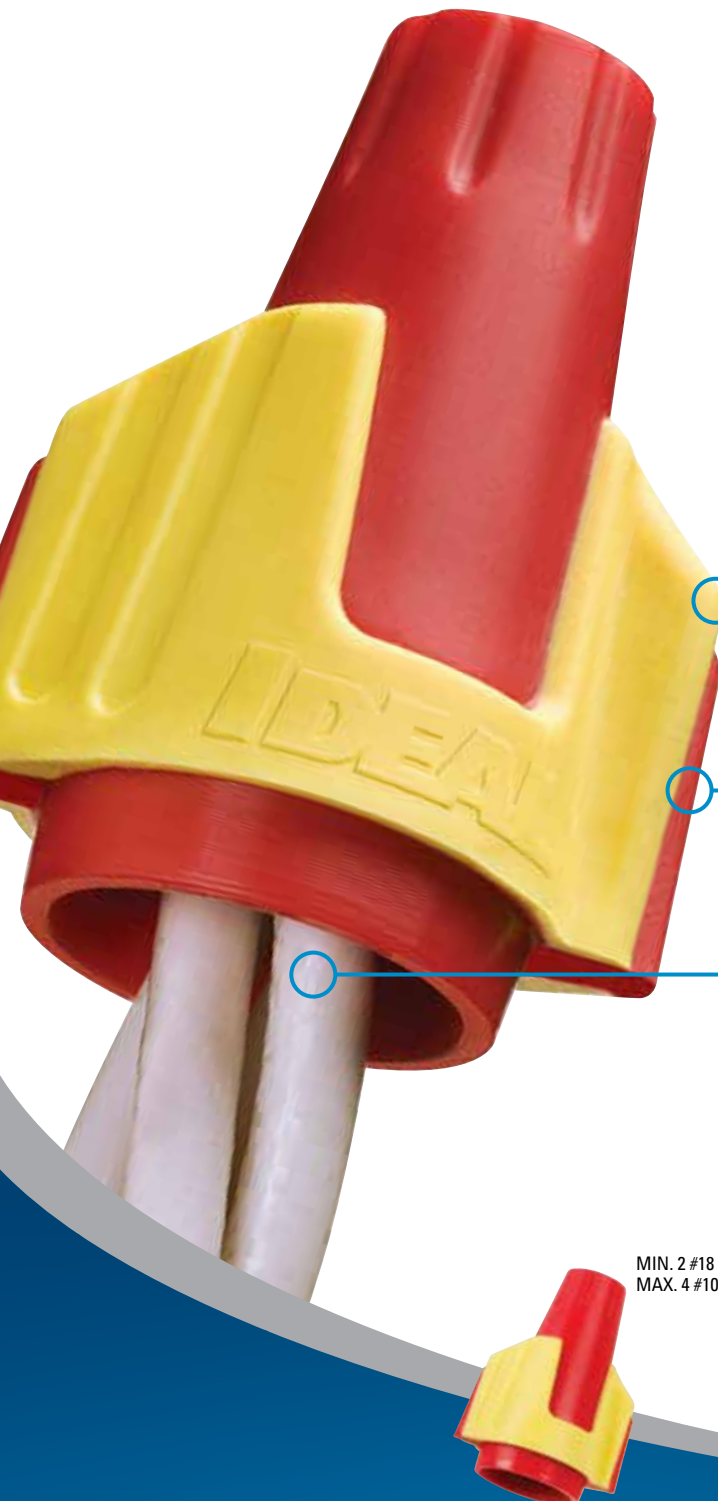

Just pick the connector that's right for your job and right for you. You're the pro. You know what works best. IDEAL and Buchanan Wire Connectors. Built for comfort and performance.

Wire Connectors

For ultimate comfort and maximum wire range

When you've got a job where you'll be making connections all day, the Twister® PRO red/yellow is the one you want. The SureGrip™ design makes for improved torque while the comfortable swept wings ease hand fatigue. You'll feel the difference immediately.

Patented SureGrip™ overmolding provides improved leverage and more torque

Better grip and more leverage for faster connections

Exceptional wire range and capacity; up to MAX. 4 #10

Twister
PRO

FAST FACT:

The Twister® PRO is a high performance connector with the industry's widest wire range of any red/yellow connector.