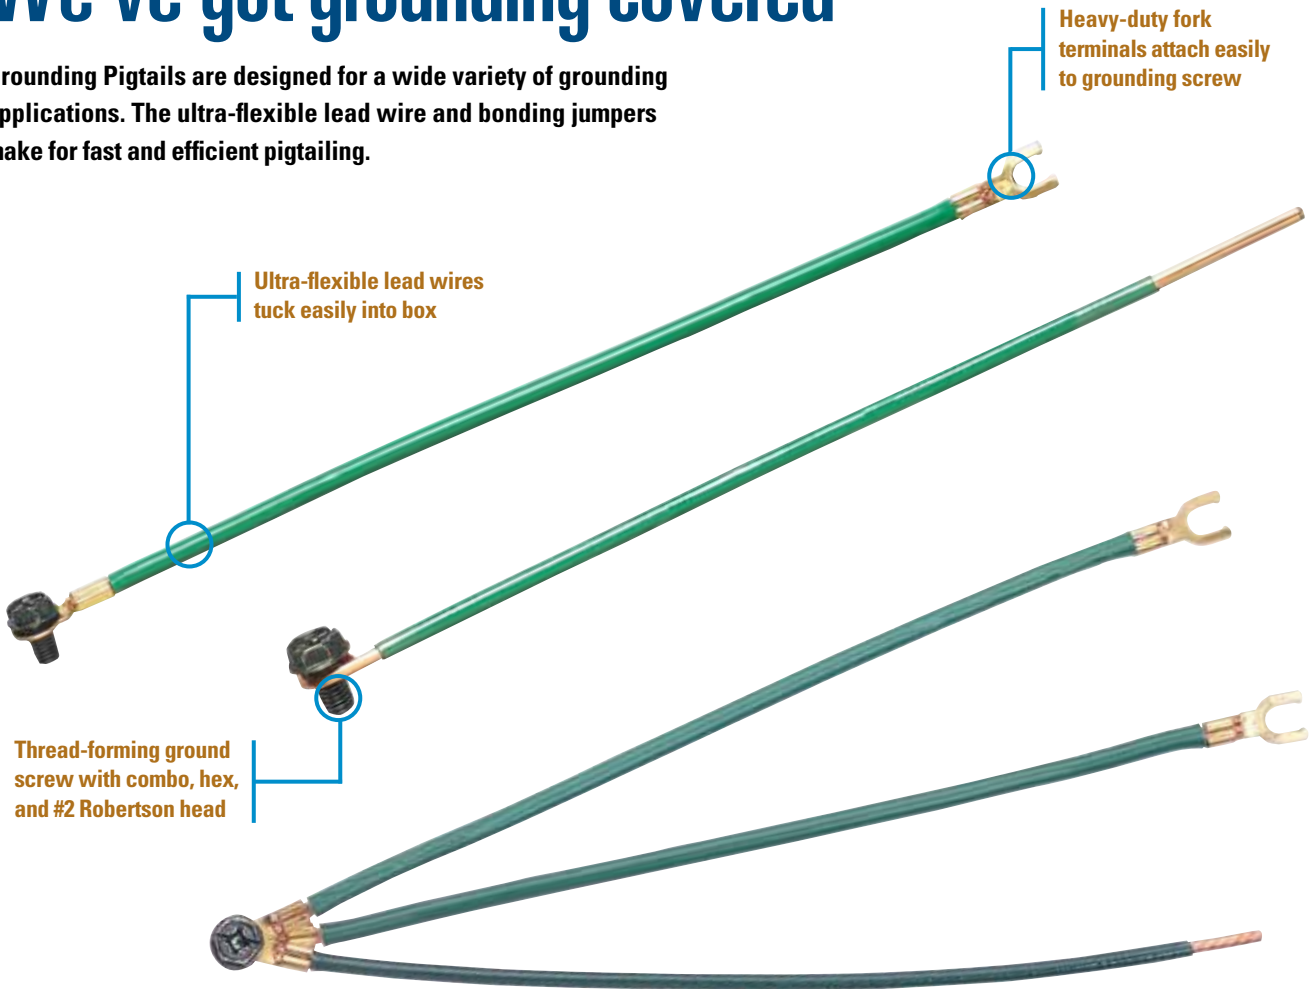

Clear shell allows visual inspection of the connection

No-twist push-in design reduces repetitive motion fatigue

Full line accommodates #20 – #12, 2 to 4 wire connections

In-Sure™

FAST FACT:

The In-Sure™ Push-In has low insertion force for fast, easy connections. Great for pre-fab wiring.

In-Sure™ Models 32, 33, 34:

600 Volts Max.

Solid	#20 – #12 solid
Stranded	#16 – #12 (19 strand or less) #18 (7 strand)
Stranded Tin-Bonded	#18 – #14 (19 strand or

In-Sure™ Model 39:

600 Volts Max.

Solid	#14 – #10 solid
Stranded	#12 – #10 (19 strand or less)
Stranded Tin-Bonded	#14 – #10 (19 strand or

We've got grounding covered

Grounding Pigtails are designed for a wide variety of grounding applications. The ultra-flexible lead wire and bonding jumpers make for fast and efficient pigtailing.

MIN. 2 #14
MAX. 3 #12 w/1 #14