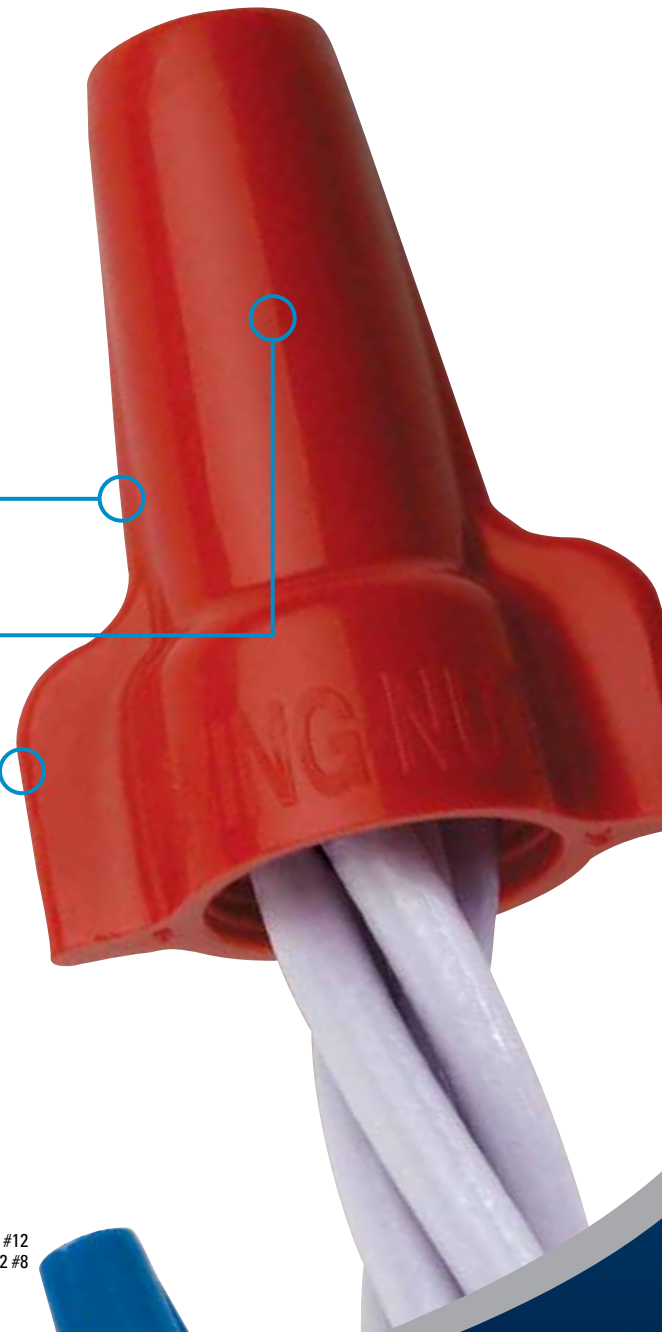

*1,000 Volts signs and fixtures

Extra leverage for maximum torque

The Wing-Nut® provides an easy, secure grip when connecting a wide range of wires. The specially designed contoured wings make for extra torque and quick work on any electrical job.

Tough thermoplastic shell rated at 105 °C (221 °F)

Expanding, square-wire spring accommodates a wide range of wire sizes and combinations

Contoured wing profile brings more power to every twist

Wing-Nut®