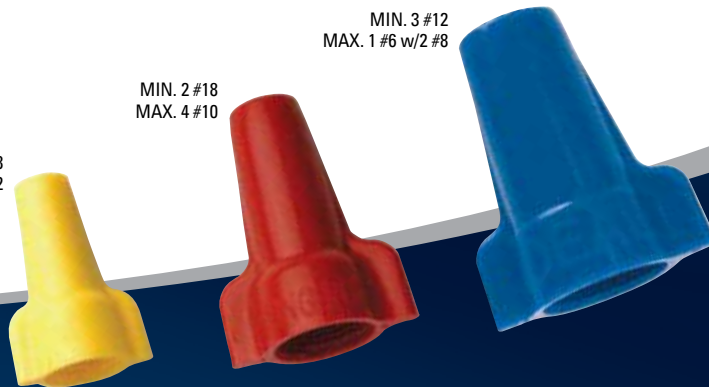

Tough thermoplastic shell rated at 105 °C (221 °F)

Expanding, square-wire spring accommodates a wide range of wire sizes and combinations

Contoured wing profile brings more power to every twist

Wing-Nut®

FAST FACT:

The red Wing-Nut® will accommodate up to 4 #10 wires.

MIN. 2 #18
MAX. 3 #12

MIN. 2 #18
MAX. 4 #10

MIN. 3 #12
MAX. 1 #6 w/2 #8

Cu/Cu Only

Wing-Nut®
WIRE CONNECTORS

WingNut® Wire Connector: