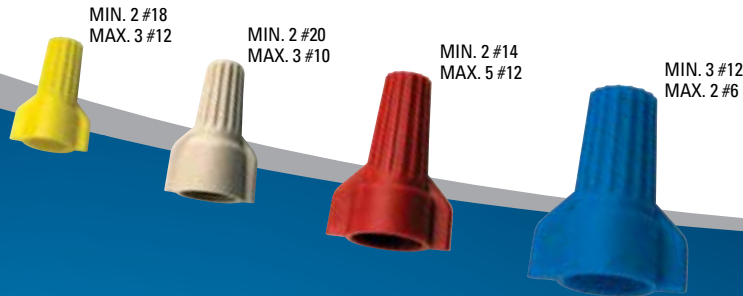

Ribs expand for progressive tightening

Contoured wing design improves leverage

Wide deep skirt opening accommodates a variety of wire combinations

Wing-Twist™

FAST FACT:

A full line for virtually every wire size and combination.