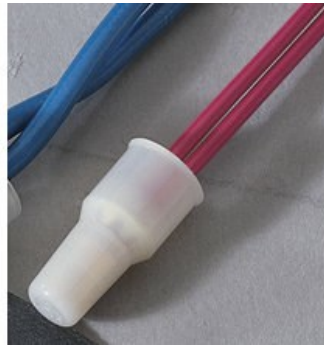

Splice Cap Insulator for 2006S & 2008S (Box of 1000)

Wire Termination

- ▶ [Twist-on Connectors](#)
- ▶ [Push-In Connectors](#)
- ▶ [Luminaire Disconnects](#)
- ▶ [Terminals & Crimps](#)
- ▶ [Terminal Blocks & Strips](#)
- ▶ [Lugs](#)
- ▶ [Application Systems](#)
- ▶ [Canadian Wire Connector Kit](#)

Catalogue # 2007

Features

- Snap-on nylon construction
- Rated at 105° C and 600 Volt max.