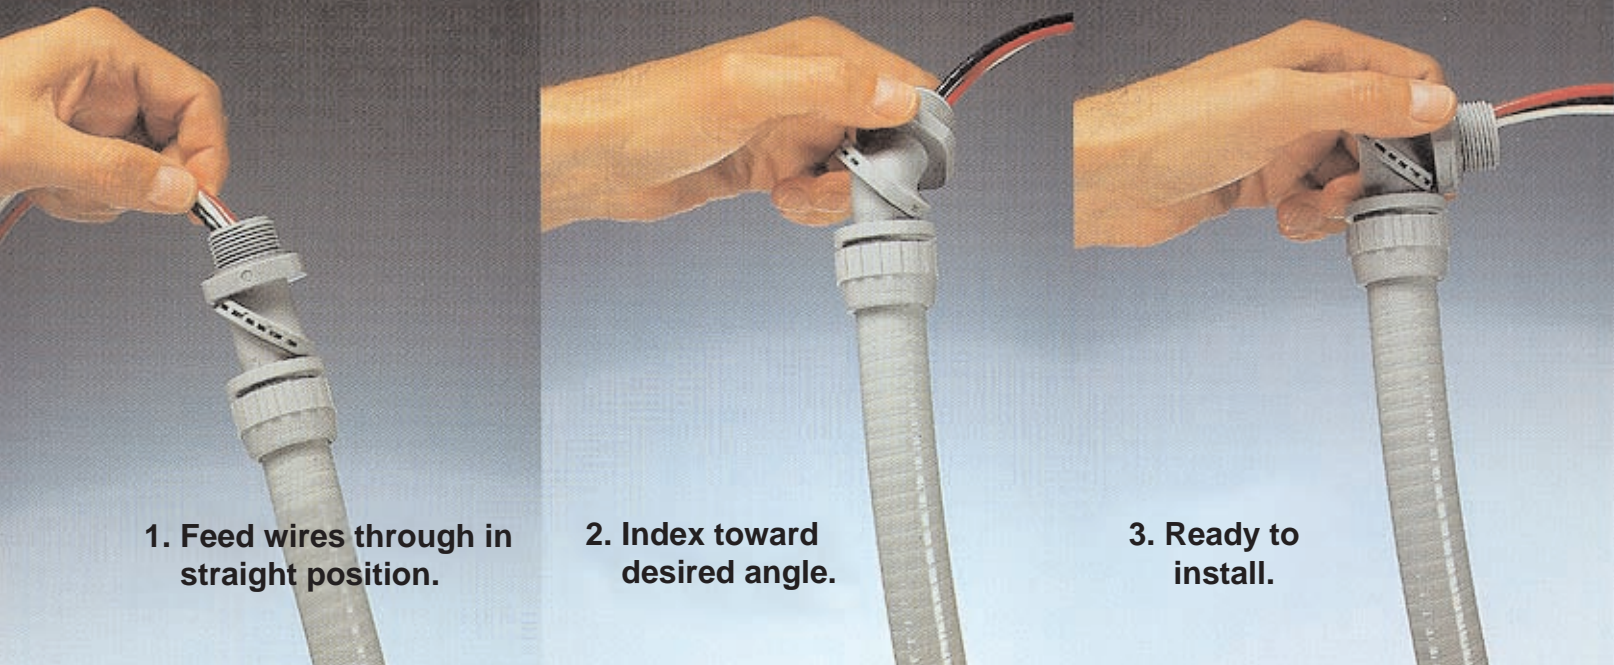

SwivelLok®
Multi-Position
Liquidtight Connector

HUBBELL

1. Feed wires through in straight position.

2. Index toward desired angle.

3. Ready to install.

With the introduction of a 3/8" version, enhanced SwivelLok® multi-position liquidtight connectors are now available in 3/8", 1/2", 3/4" and 1" sizes in both gray and black nylon. When teamed with PolyTuff® I flexible liquidtight nonmetallic conduit or PolyTuff® II flexible liquidtight nonmetallic tubing, it becomes the *SwivelLok® system*. Now there's **one** connector that can handle any angle from 0° to 90°. Easily feed the conductors through

the SwivelLok® connector in the straight position and then simply swivel it to the desired angle. No need to spend time forcing wires through 45° and 90° connectors, one SwivelLok® connector can handle all your liquidtight applications. SwivelLok® connectors—innovation, quality and performance in one liquidtight connector system engineered to save time and installed cost.

Features

- Swivels into any position between straight and 90 degrees.
- Indexes every 15 degrees when twisted.
- Smooth ferrule.
- Multiple position capability.
- Meets same UL and CSA performance standards as all Hubbell liquidtight fittings.

Benefits

- Saves time by feeding wires through straight, then twisting to desired position. No more fishing wires through 90 degree connectors. Same fitting may be used in any desired position.
- Easy position selection.
- Eliminates threading on at installation. Saves time. Provides superior conduit pull-out retention.
- Less inventory and broader application capacity.
- High reliability.