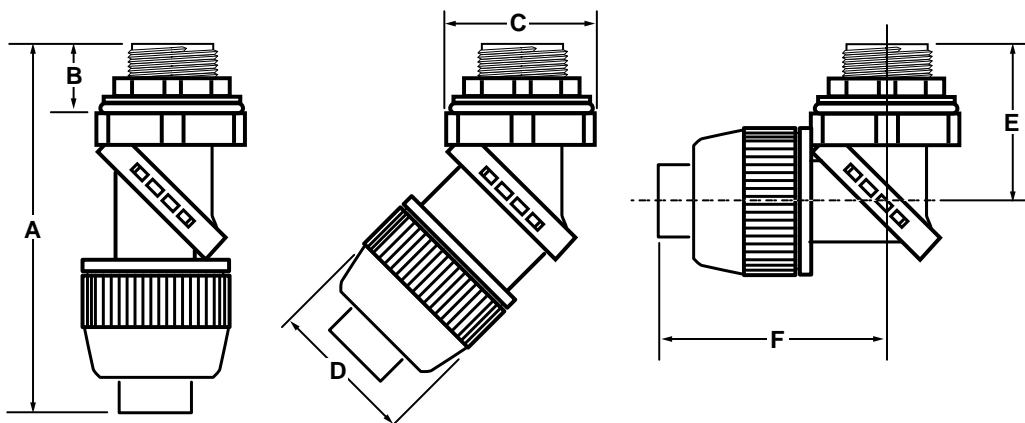

Ordering Information			Dimensional Chart							
Catalog Number	Size	Color	Catalog Number	Trade Size	A	B	C	D	E	F
PS0389NGY	3/8"	GRAY	PS0389NGY				A/C*	A/F*		
PS0509NGY	1/2"	GRAY	PS0389NBK	3/8"	3.268	.569	1.406	1.298	1.300	1.426 1.998
PS0759NGY	3/4"	GRAY	PS0509NGY							
PS1009NGY	1"	GRAY	PS0509NBK	1/2"	3.268	.569	1.406	1.298	1.300	1.426 1.998
PS0389NBK	3/8"	BLACK	PS0759NGY							
PS0509NBK	1/2"	BLACK	PS0759NBK	3/4"	3.659	.581	1.650	1.525	1.525	1.593 2.229
PS0759NBK	3/4"	BLACK	PS1000NGY							
PS1009NBK	1"	BLACK	PS1009NBK	1"	3.996	.718	1.937	1.798	1.798	1.838 2.296

A/C = Across corners, A/F = Across flats

SwivelLok Connectors...Make it a System

When teamed with PolyTuff I flexible liquidtight nonmetallic conduit or PolyTuff II flexible liquidtight nonmetallic tubing, it becomes the *SwivelLok System*. Add straight, 90 degree or SwivelLok connectors where applicable to make PolyTuff nonmetallic conduit or tubing the choice for any job. PolyTuff liquidtight systems: the system you want to connect with.

Systems Ordering Information

Trade Size	Polytuff I Gray Conduit	Straight Gray Connectors	90° Gray Connectors	PolyTuff II Black Tubing	Straight Black Connectors	90° Black Connectors
1/4"	-	-	-	B2025	F2025	F20259
3/8"	G1038	P038NGYA	PS0389NGY*	B2038	P038NBKA	PS0389NBK*
1/2"	G1050	P050NGYA	PS0509NGY*	B2050	P050NBKA	PS0509NBK*
3/4"	G1075	P075NGYA	PS0759NGY*	B2075	P075NBKA	PS0759NBK*
1"	G1100	P100NGYA	PS1009NGY*	B2100	P100NBKA	PS1009NBK*
1 1/4"	G1125	P125NGY	P1259NGY	B2125	P125NBK	P1259NBK
1 1/2"	G1150	P150NGY	-	B150NBK	B150NBK	-
2"	G1200	P200NGY	-	B2200	P200NBK	-

*SwivelLok Connector