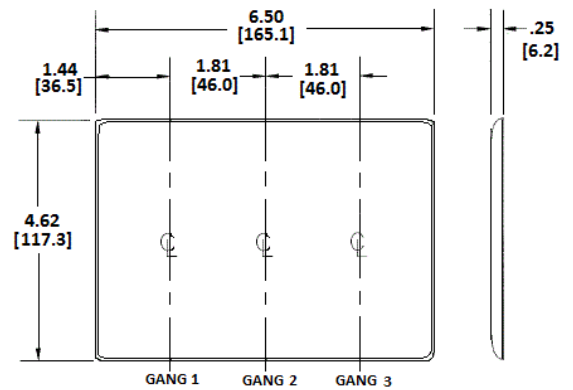

### Ordering Information

Description	Color	Catalog Number	UPC
3-Gang, 3-Toggle Openings	Light Almond	NP3LA	883778118319

### Specifications

Plate Material	Nylon
Plate Type	3-Gang
Plate Openings	Toggle switch
Mounting Screws	Steel painted, slotted head
Appearance	Smooth