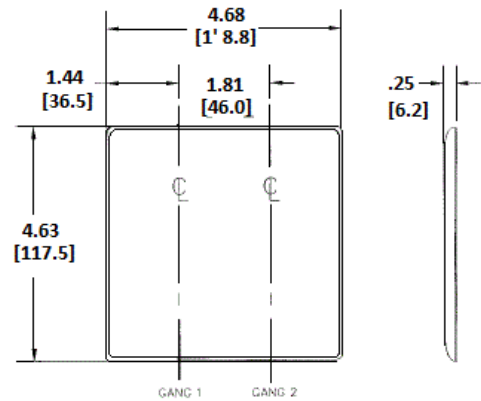

### Ordering Information

Description	Color	Catalog Number	UPC
2-Gang, 2-Toggle Openings	Light Almond	NP2LA	883778118296

### Specifications

Plate Material	Nylon
Plate Type	2-Gang
Plate Openings	Toggle switch
Mounting Screws	Steel painted, slotted head
Appearance	Smooth