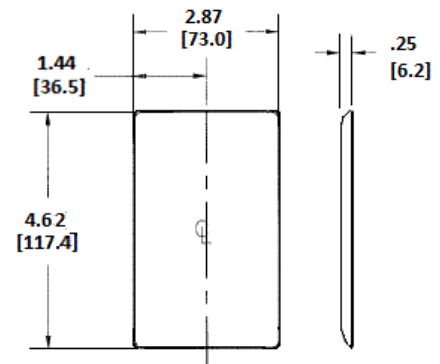

Ordering Information

Description	Color	Catalog Number	UPC
1-Gang, 1-Toggle Opening	Light Almond	NP1LA	883778118272

Listings

UL Listed
CSA Certified

Specifications

Plate Material	Nylon
Plate Type	1-Gang
Plate Openings	Toggle switch
Mounting Screws	Steel painted, slotted head
Appearance	Smooth

Accessories

Screws
Adapters

Online Resources

Customer Use Drawing
eCatalog

Dimensions in Inches (mm)

Hubbell Wiring Device-Kellems • Hubbell Incorporated (Delaware) • 40 Waterview Drive • Shelton, CT 06484