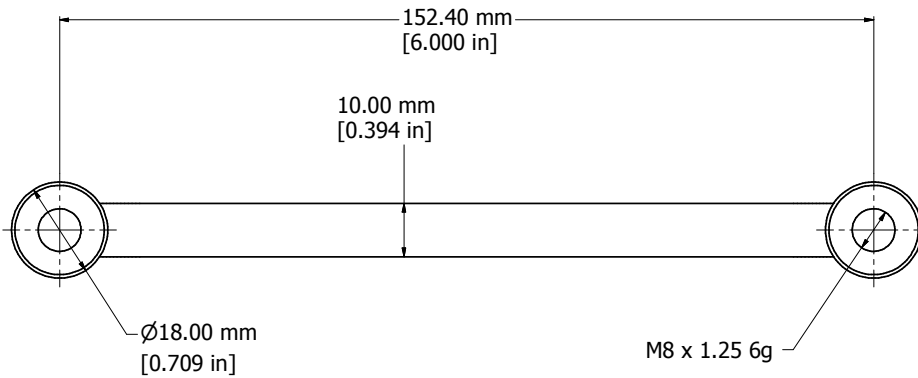

TYPICAL EXPLODED ASSEMBLY

M286-8
Handle Material - CR Steel
Finish - Bright Chrome Plated
Hardware
4 Nuts - M8
4 Washers
**note handle sold in pairs

**HAMMOND
MANUFACTURING™**

M286-8