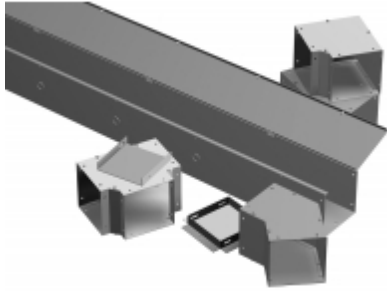

Quality Products. Service Excellence.

Type 1 Lay-In Wireway CW Series

Wireway & Accessories

Application

- Construction designed to ensure electrical continuity and to permit fast and easy indoor installation of multiple wireway runs.

Standards

- UL-50 Type 1
- cUL Type 1
- Complies with
 - IEC 60529, IP20

Construction - Screw Cover

- Formed from 16 or 14 gauge steel
- Flat covers have keyhole screw slots
- Available with or without knockouts
- Straight sections are provided with adequate concentric knockouts (1/2", 3/4" conduit size)
- Unobstructed interior speeds up laying of cables
- Optional hanger brackets allow for vertical or horizontal mounting
- Joiners sold separately

Construction - Hinge Cover

- Formed from 16 or 14 gauge steel
- Hinge covers are hinged on 24" centers
- Available with or without knockouts
- Straight sections are provided with adequate concentric knockouts (1/2", 3/4" conduit size)
- Knockouts are on 12" centers
- Joiner is included with each straight section
- Unobstructed interior speeds up laying of cables
- Optional hanger brackets allow for vertical or horizontal mounting