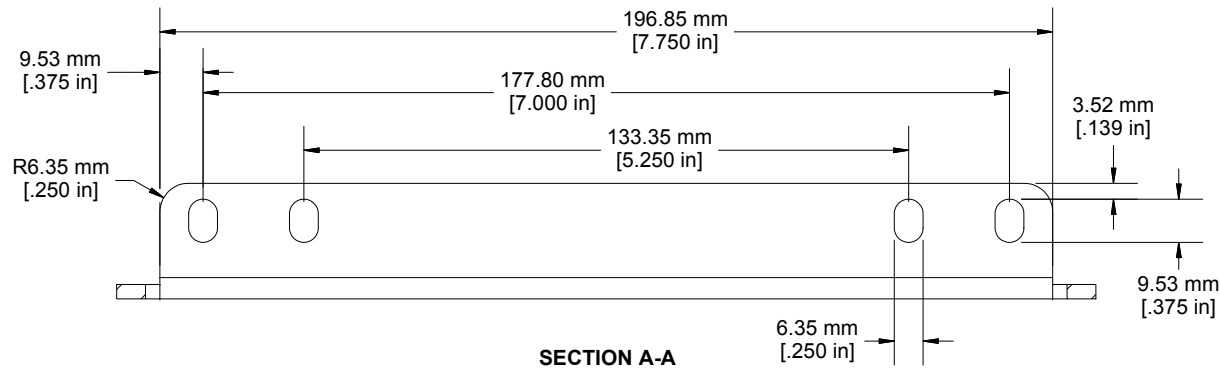

SECTION B-B

SECTION A-A

DWN		 HAMMOND MANUFACTURING CO. LTD. 485 Conestogo Road Waterloo, Ontario, N2L 4C9, Canada
DATE		
CHK		
MAT'L		
SHEET		
		THIS DRAWING IS PROPRIETARY INFORMATION OF HAMMOND MFG. CO. LTD. NOT TO BE USED WITHOUT EXPRESSED WRITTEN PERMISSION OF HAMMOND MFG. CO. LTD.
		RMCHANDLE5U