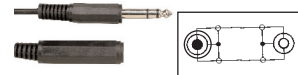

PHONE PLUG CABLES

Fig. 1

Fig. 2

Fig. 3

Fig. 4

Fig. 5

Fig. 6

Fig. 7

Fig. 8

Fig. 9

Fig. 10

Fig. 11

Fig. 12

Fig. 13

Fig. 14

Fig. 15

Fig. 16

Fig. 17

Phone Plug Cables

Retail Part No.	Bulk Part No.	Figure Number	Description	Cable Length
30-401		1	Shielded Single RCA Plug to 3.5mm Mini Phone Plug	1m (~3')
30-403		1	Shielded Single RCA Plug to 3.5mm Mini Phone Plug	2m (~6')
30-1812		2	Shielded Dual RCA Plug to 3.5mm Stereo Mini Plug	2m (~6')
30-444		3	Shielded Single RCA Plug to 1/4" Phone Plug	2m (~6')
30-1830		4	2 Conductor 2.5mm Subminiature Plug to 2.5mm Subminiature Jack	6m (~20')
30-415		5	2 Conductor 3.5mm Mini Phone Plug to Stripped end Cable	2m (~6')
30-1808		6	2 Conductor 3.5mm Mini Phone Plug to 3.5mm Phone Plug	1m (~3')
30-1809		6	2 Conductor 3.5mm Mini Phone Plug to 3.5mm Phone Plug	2m (~6')
30-1806		7	2 Conductor 3.5mm Mini Phone Plug to 3.5mm Phone Jack	2m (~6')
30-1807		7	2 Conductor 3.5mm Mini Phone Plug to 3.5mm Phone Jack	3.75m (~12')
30-431		8	2 Conductor 3.5mm Mini Phone Plug to 1/4" Phone Plug	2m (~6')
30-434		9	3 Conductor 3.5mm Mini Phone Plug to 1/4" Phone Plug	2m (~6')
30-443		10	2 Conductor 1/4" Phone Plug to 1/4" Phone Plug	2m (~6')
30-556		11	Coiled 3 Conductor 1/4" Phone Plug to Right Angle 1/4" Phone Plug	6m (~20')
30-1821		12	3 Conductor Stereo 3.5mm Mini Phone Plug to Stereo 3.5mm Mini Phone Plug	2m (~6')
30-1811		13	3 Conductor Stereo 3.5mm Mini Phone Plug to Stereo 3.5mm Mini Phone Jack	3m (~10')
30-1824		14	3 Conductor Stereo 1/4" Phone Plug to Stereo 1/4" Phone Jack	6m (~20')
30-1825		15	Coiled 3 Conductor Stereo 1/4" Phone Plug to Stereo 1/4" Phone Jack	7.6m (~25')
30-1697		16	Microphone Cable Low Noise	5m (~16')
30-1695		17	Microphone Cable	6m (~20')