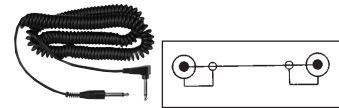

PHONE PLUG CABLES

Fig. 1

Fig. 2

Fig. 3

Fig. 4

Fig. 5

Fig. 6

Fig. 7

Fig. 8

Fig. 9

Fig. 10

Fig. 11

Fig. 12

Fig. 13

Fig. 14

Fig. 15

Fig. 16

Fig. 17

Phone Plug Cables

Retail Part No.	Bulk Part No.	Figure Number	Description	Cable Length
30-401		1	Shielded Single RCA Plug to 3.5mm Mini Phone Plug	1m (~3')
30-403		1	Shielded Single RCA Plug to 3.5mm Mini Phone Plug	2m (~6')
30-1812		2	Shielded Dual RCA Plug to 3.5mm Stereo Mini Plug	2m (~6')
30-444		3	Shielded Single RCA Plug to 1/4" Phone Plug	2m (~6')
30-1830		4	2 Conductor 2.5mm Subminiature Plug to 2.5mm Subminiature Jack	6m (~20')
30-415		5	2 Conductor 3.5mm Mini Phone Plug to Stripped end Cable	2m (~6')
30-1808		6	2 Conductor 3.5mm Mini Phone Plug to 3.5mm Phone Plug	1m (~3')
30-1809		6	2 Conductor 3.5mm Mini Phone Plug to 3.5mm Phone Plug	2m (~6')
30-1806		7	2 Conductor 3.5mm Mini Phone Plug to 3.5mm Phone Jack	2m (~6')
30-1807		7	2 Conductor 3.5mm Mini Phone Plug to 3.5mm Phone Jack	3.75m (~12')
30-431		8	2 Conductor 3.5mm Mini Phone Plug to 1/4" Phone Plug	2m (~6')
30-434		9	3 Conductor 3.5mm Mini Phone Plug to 1/4" Phone Plug	2m (~6')
30-443		10	2 Conductor 1/4" Phone Plug to 1/4" Phone Plug	2m (~6')
30-556		11	Coiled 3 Conductor 1/4" Phone Plug to Right Angle 1/4" Phone Plug	6m (~20')
30-1821		12	3 Conductor Stereo 3.5mm Mini Phone Plug to Stereo 3.5mm Mini Phone Plug	2m (~6')
30-1811		13	3 Conductor Stereo 3.5mm Mini Phone Plug to Stereo 3.5mm Mini Phone Jack	3m (~10')
30-1824		14	3 Conductor Stereo 1/4" Phone Plug to Stereo 1/4" Phone Jack	6m (~20')
30-1825		15	Coiled 3 Conductor Stereo 1/4" Phone Plug to Stereo 1/4" Phone Jack	7.6m (~25')
30-1697		16	Microphone Cable Low Noise	5m (~16')
30-1695		17	Microphone Cable	6m (~20')