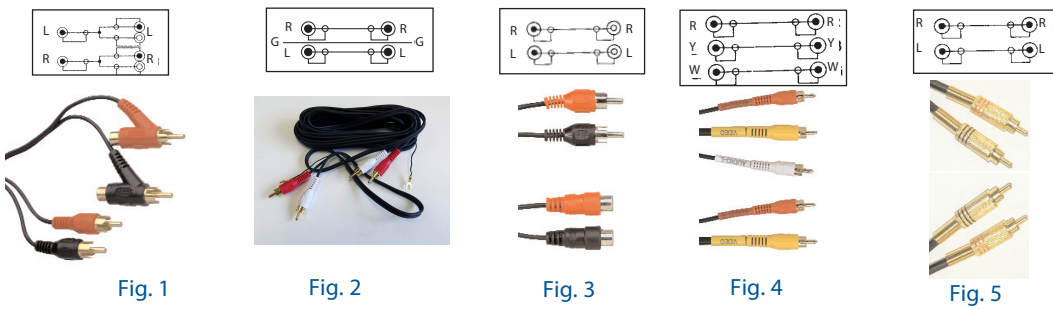

AUDIO/VIDEO

AUDIO/VIDEO CABLE (Cont.)

Audio/Video Cable

Retail Part No.	Bulk Part No.	Figure Number	Description	Cable Length
30-1827		1	Shielded Pistol Type Dual Plugs with RCA Jack Adapter to Dual RCA Plugs	2m ('6')
30-1828		1	Shielded Pistol Type Dual Plugs with RCA Jack Adapter to Dual RCA Plugs	3.75m ('12')
30-413		2	Shielded Car Stereo-Dual RCA to Dual RCA with Grounding Wire at Both Ends	5m ('16')
30-410		3	Dual Shielded RCA Plugs to Dual RCA Jacks	1m ('3')
30-411		3	Dual Shielded RCA Plugs to Dual RCA Jacks	2m ('6')
30-1537		4	Interconnect Cable Triple RCA Plug RWY-Gold	2m ('6')
30-1537-25		4	Interconnect Cable Triple RCA Plug RWY-Gold	2m ('6')
SD-1538		4	Dubbing Cable Triple RCA Plug RWY-Gold-Stereo	3.75m ('12')
32-3236		5	RG-59 Dual Phono (RCA-Type) Plug to Dual Phono (RCA-Type) Plug-Gold	2m ('6')