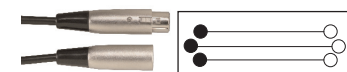

Fig. 16

Fig. 17

Phone Plug Cables

Retail Part No.	Bulk Part No.	Figure Number	Description	Cable Length
30-401		1	Shielded Single RCA Plug to 3.5mm Mini Phone Plug	1m (~3')
30-403		1	Shielded Single RCA Plug to 3.5mm Mini Phone Plug	2m (~6')
30-1812		2	Shielded Dual RCA Plug to 3.5mm Stereo Mini Plug	2m (~6')
30-444		3	Shielded Single RCA Plug to 1/4" Phone Plug	2m (~6')
30-1830		4	2 Conductor 2.5mm Subminiature Plug to 2.5mm Subminiature Jack	6m (~20')
30-415		5	2 Conductor 3.5mm Mini Phone Plug to Stripped end Cable	2m (~6')
30-1808		6	2 Conductor 3.5mm Mini Phone Plug to 3.5mm Phone Plug	1m (~3')
30-1809		6	2 Conductor 3.5mm Mini Phone Plug to 3.5mm Phone Plug	2m (~6')
30-1806		7	2 Conductor 3.5mm Mini Phone Plug to 3.5mm Phone Jack	2m (~6')
30-1807		7	2 Conductor 3.5mm Mini Phone Plug to 3.5mm Phone Jack	3.75m (~12')
30-431		8	2 Conductor 3.5mm Mini Phone Plug to 1/4" Phone Plug	2m (~6')
30-434		9	3 Conductor 3.5mm Mini Phone Plug to 1/4" Phone Plug	2m (~6')
30-443		10	2 Conductor 1/4" Phone Plug to 1/4" Phone Plug	2m (~6')
30-556		11	Coiled 3 Conductor 1/4" Phone Plug to Right Angle 1/4" Phone Plug	6m (~20')
30-1821		12	3 Conductor Stereo 3.5mm Mini Phone Plug to Stereo 3.5mm Mini Phone Plug	2m (~6')
30-1811		13	3 Conductor Stereo 3.5mm Mini Phone Plug to Stereo 3.5mm Mini Phone Jack	3m (~10')
30-1824		14	3 Conductor Stereo 1/4" Phone Plug to Stereo 1/4" Phone Jack	6m (~20')
30-1825		15	Coiled 3 Conductor Stereo 1/4" Phone Plug to Stereo 1/4" Phone Jack	7.6m (~25')
30-1697		16	Microphone Cable Low Noise	5m (~16')
30-1695		17	Microphone Cable	6m (~20')