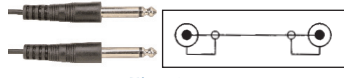

PHONE PLUG CABLES

Fig. 1

Fig. 2

Fig. 3

Fig. 4

Fig. 5

Fig. 6

Fig. 7

Fig. 8

Fig. 9

Fig. 10

Fig. 11

Fig. 12

Fig. 13

Fig. 14

Fig. 15

Fig. 16

Fig. 17

Phone Plug Cables

Retail Part No.	Bulk Part No.	Figure Number	Description	Cable Length
30-401		1	Shielded Single RCA Plug to 3.5mm Mini Phone Plug	1m (~3')
30-403		1	Shielded Single RCA Plug to 3.5mm Mini Phone Plug	2m (~6')
30-1812		2	Shielded Dual RCA Plug to 3.5mm Stereo Mini Plug	2m (~6')
30-444		3	Shielded Single RCA Plug to 1/4" Phone Plug	2m (~6')
30-1830		4	2 Conductor 2.5mm Subminiature Plug to 2.5mm Subminiature Jack	6m (~20')
30-415		5	2 Conductor 3.5mm Mini Phone Plug to Stripped end Cable	2m (~6')
30-1808		6	2 Conductor 3.5mm Mini Phone Plug to 3.5mm Phone Plug	1m (~3')
30-1809		6	2 Conductor 3.5mm Mini Phone Plug to 3.5mm Phone Plug	2m (~6')
30-1806		7	2 Conductor 3.5mm Mini Phone Plug to 3.5mm Phone Jack	2m (~6')
30-1807		7	2 Conductor 3.5mm Mini Phone Plug to 3.5mm Phone Jack	3.75m (~12')
30-431		8	2 Conductor 3.5mm Mini Phone Plug to 1/4" Phone Plug	2m (~6')
30-434		9	3 Conductor 3.5mm Mini Phone Plug to 1/4" Phone Plug	2m (~6')
30-443		10	2 Conductor 1/4" Phone Plug to 1/4" Phone Plug	2m (~6')
30-556		11	Coiled 3 Conductor 1/4" Phone Plug to Right Angle 1/4" Phone Plug	6m (~20')
30-1821		12	3 Conductor Stereo 3.5mm Mini Phone Plug to Stereo 3.5mm Mini Phone Plug	2m (~6')
30-1811		13	3 Conductor Stereo 3.5mm Mini Phone Plug to Stereo 3.5mm Mini Phone Jack	3m (~10')
30-1824		14	3 Conductor Stereo 1/4" Phone Plug to Stereo 1/4" Phone Jack	6m (~20')
30-1825		15	Coiled 3 Conductor Stereo 1/4" Phone Plug to Stereo 1/4" Phone Jack	7.6m (~25')
30-1697		16	Microphone Cable Low Noise	5m (~16')
30-1695		17	Microphone Cable	6m (~20')