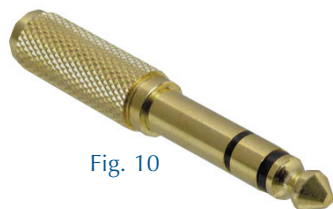

Fig. 9

Fig. 10

Fig. 11

Fig. 12

Adapters

Retail Part No.	Bulk Part No.	Figure Number	Description
30-495	30-495-BU	1	3.5mm Mini Phone Plug to RCA Jack-all metal (Better)
30-472		2	1/4" Phone Plug to RCA Jack (Basic)
30-472-1		3	1/4" Mono Phone Plug to Mono 3.5mm Mini Phone Jack (Mono-Mono).(Basic)
30-478		4	2.5mm Subminiature Phone Plug to 3.5mm Phone Jack (Mono-Mono).(Basic)
30-1587		5	Mono 3.5mm Mini Phone Plug to Stereo 3.5mm Mini Phone Jack (Mono-Stereo).(Basic)
30-496		6	3.5mm Mini Phone Plug to 1/4" Phone Jack (Mono-Mono).(Basic)
30-1554		7	3.5mm Mini Phone Plug to 1/4" Stereo Phone Jack (Mono-Stereo).(Better)
30-1576		8	3.5mm Stereo Mini Phone Plug to 1/4" Stereo Phone Jack (Stereo-Stereo).(Basic)
30-1574		9	1/4" Stereo Phone Plug to 3.5mm Stereo Mini Phone Jack (Stereo-Stereo).(Basic)
30-1575		10	1/4" Stereo Phone Plug to 3.5mm Stereo Mini Phone Jack-Gold (Stereo-Stereo).(Best)
30-1571		11	3.5mm Stereo Mini Phone Jack to 3.5mm Stereo Mini Phone Jack (Stereo-Stereo).(Better)
30-1570		12	1/4" Mono Phone Jack to 1/4" Mono Phone Jack (Mono-Mono).(Basic)