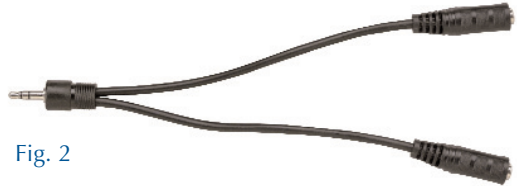

AUDIO "Y" ADAPTERS (Cont.)

Miniature Plug & Jack Combinations

Retail Part No.	Bulk Part No.	Figure Number	Description
30-1558		1	Miniature Phone Plug to 2 Miniature Phone Jacks
30-1559		2	Miniature Stereo Phone Plug to 2 Miniature Stereo Phone Jacks
30-1565		3	Miniature Stereo Phone Plug to 2 RCA Jacks (Basic)

Metal "Y" Adapters

Retail Part No.	Bulk Part No.	Figure Number	Description
30-500		4	Standard Mono Phone Plug to 2 Mono Phono Pin Jacks
30-504		5	Mono Phono Pin Plug to 2 Mono Phono Pin Jacks

Auto Antenna "Y" Connector

Retail Part No.	Bulk Part No.	Figure Number	Description
30-3081		6	Allows Hook-up of an Add. AM, FM, AM/FM Radio CB to Car Radio Antenna

S-VHS "Y" Adapters

Retail Part No.	Bulk Part No.	Figure Number	Description
65-4401		7	1 S-VHS Plug to 2 S-VHS Jacks
65-4402		8	2 S-VHS Plugs to 1 S-VHS Jack