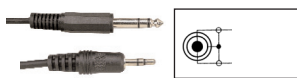

PHONE PLUG CABLES

Fig. 1

Fig. 2

Fig. 3

Fig. 4

Fig. 5

Fig. 6

Fig. 7

Fig. 8

Fig. 9

Fig. 10

Fig. 11

Fig. 12

Fig. 13

Fig. 14

Fig. 15

Fig. 16

Fig. 17

Phone Plug Cables

Retail Part No.	Bulk Part No.	Figure Number	Description	Cable Length
30-401		1	Shielded Single RCA Plug to 3.5mm Mini Phone Plug	1m (~3')
30-403		1	Shielded Single RCA Plug to 3.5mm Mini Phone Plug	2m (~6')
30-1812		2	Shielded Dual RCA Plug to 3.5mm Stereo Mini Plug	2m (~6')
30-444		3	Shielded Single RCA Plug to 1/4" Phone Plug	2m (~6')
30-1830		4	2 Conductor 2.5mm Subminiature Plug to 2.5mm Subminiature Jack	6m (~20')
30-415		5	2 Conductor 3.5mm Mini Phone Plug to Stripped end Cable	2m (~6')
30-1808		6	2 Conductor 3.5mm Mini Phone Plug to 3.5mm Phone Plug	1m (~3')
30-1809		6	2 Conductor 3.5mm Mini Phone Plug to 3.5mm Phone Plug	2m (~6')
30-1806		7	2 Conductor 3.5mm Mini Phone Plug to 3.5mm Phone Jack	2m (~6')
30-1807		7	2 Conductor 3.5mm Mini Phone Plug to 3.5mm Phone Jack	3.75m (~12')
30-431		8	2 Conductor 3.5mm Mini Phone Plug to 1/4" Phone Plug	2m (~6')
30-434		9	3 Conductor 3.5mm Mini Phone Plug to 1/4" Phone Plug	2m (~6')
30-443		10	2 Conductor 1/4" Phone Plug to 1/4" Phone Plug	2m (~6')
30-556		11	Coiled 3 Conductor 1/4" Phone Plug to Right Angle 1/4" Phone Plug	6m (~20')
30-1821		12	3 Conductor Stereo 3.5mm Mini Phone Plug to Stereo 3.5mm Mini Phone Plug	2m (~6')
30-1811		13	3 Conductor Stereo 3.5mm Mini Phone Plug to Stereo 3.5mm Mini Phone Jack	3m (~10')
30-1824		14	3 Conductor Stereo 1/4" Phone Plug to Stereo 1/4" Phone Jack	6m (~20')
30-1825		15	Coiled 3 Conductor Stereo 1/4" Phone Plug to Stereo 1/4" Phone Jack	7.6m (~25')
30-1697		16	Microphone Cable Low Noise	5m (~16')
30-1695		17	Microphone Cable	6m (~20')