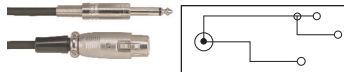

PHONE PLUG CABLES

Fig. 1

Fig. 2

Fig. 3

Fig. 4

Fig. 5

Fig. 6

Fig. 7

Fig. 8

Fig. 9

Fig. 10

Fig. 11

Fig. 12

Fig. 13

Fig. 14

Fig. 15

Fig. 16

Fig. 17

Phone Plug Cables

Retail Part No.	Bulk Part No.	Figure Number	Description	Cable Length
30-401		1	Shielded Single RCA Plug to 3.5mm Mini Phone Plug	1m (~3')
30-403		1	Shielded Single RCA Plug to 3.5mm Mini Phone Plug	2m (~6')
30-1812		2	Shielded Dual RCA Plug to 3.5mm Stereo Mini Plug	2m (~6')
30-444		3	Shielded Single RCA Plug to 1/4" Phone Plug	2m (~6')
30-1830		4	2 Conductor 2.5mm Subminiature Plug to 2.5mm Subminiature Jack	6m (~20')
30-415		5	2 Conductor 3.5mm Mini Phone Plug to Stripped end Cable	2m (~6')
30-1808		6	2 Conductor 3.5mm Mini Phone Plug to 3.5mm Phone Plug	1m (~3')
30-1809		6	2 Conductor 3.5mm Mini Phone Plug to 3.5mm Phone Plug	2m (~6')
30-1806		7	2 Conductor 3.5mm Mini Phone Plug to 3.5mm Phone Jack	2m (~6')
30-1807		7	2 Conductor 3.5mm Mini Phone Plug to 3.5mm Phone Jack	3.75m (~12')
30-431		8	2 Conductor 3.5mm Mini Phone Plug to 1/4" Phone Plug	2m (~6')
30-434		9	3 Conductor 3.5mm Mini Phone Plug to 1/4" Phone Plug	2m (~6')
30-443		10	2 Conductor 1/4" Phone Plug to 1/4" Phone Plug	2m (~6')
30-556		11	Coiled 3 Conductor 1/4" Phone Plug to Right Angle 1/4" Phone Plug	6m (~20')
30-1821		12	3 Conductor Stereo 3.5mm Mini Phone Plug to Stereo 3.5mm Mini Phone Plug	2m (~6')
30-1811		13	3 Conductor Stereo 3.5mm Mini Phone Plug to Stereo 3.5mm Mini Phone Jack	3m (~10')
30-1824		14	3 Conductor Stereo 1/4" Phone Plug to Stereo 1/4" Phone Jack	6m (~20')
30-1825		15	Coiled 3 Conductor Stereo 1/4" Phone Plug to Stereo 1/4" Phone Jack	7.6m (~25')
30-1697		16	Microphone Cable Low Noise	5m (~16')
30-1695		17	Microphone Cable	6m (~20')