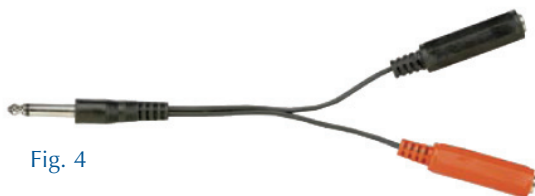

AUDIO/VIDEO CABLE

Fig. 1

Fig. 2

Fig. 3

Audio Cables

Retail Part No.	Bulk Part No.	Figure Number	Description	Length (Meters)	Ferrite Bead
65-1729-1M		1	Stereo Cable 3.5mm Phone Plug to 3.5mm Phone Plug-Metal Shell	1	No
65-1729-3M		1	Stereo Cable 3.5mm Phone Plug to 3.5mm Phone Plug-Metal Shell	3.75	No
65-1730-3M		2	Stereo Cable 3.5mm Phone Plug to 3.5mm Phone Jack-Metal Shell	3.75	No
65-1739-1M		3	Phone Plug 3.5mm Quad Plug to 3xRCA Plugs RWY-Metal Shell	1	No
65-1739-2M		3	Phone Plug 3.5mm Quad Plug to 3xRCA Plugs RWY-Metal Shell	2	No

Fig. 1

Fig. 2

Fig. 3

Fig. 4

Fig. 5

Phono Pin Plug & Jack Combinations

Retail Part No.	Bulk Part No.	Figure Number	Description
30-510	30-510-BU	1	Phono Pin Plug to 2 Phono Pin Jacks
30-510-3		1	Phono Pin Plug to 2 Phono Pin Jacks-Gold
30-512	30-512-BU	2	Phono Pin Jack to 2 Phono Pin Plugs
30-512-3		2	Phono Pin Jack to 2 Phono Pin Plugs
30-514		3	Phono Pin Plug to 2 Phono Pin Plugs

Standard Phone Plug & Jack Combinations

Retail Part No.	Bulk Part No.	Figure Number	Description
30-522		4	Standard Mono Phone Plug to 2 Standard Mono Phone Jacks
30-524		4	Standard Stereo Phone Plug to 2 Standard Mono Phone Jacks
30-1560		5	Standard Stereo Phone Plug to 2 Standard Stereo Phone Jacks