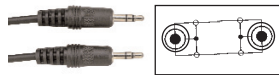

PHONE PLUG CABLES

Fig. 1

Fig. 2

Fig. 3

Fig. 4

Fig. 5

Fig. 6

Fig. 7

Fig. 8

Fig. 9

Fig. 10

Fig. 11

Fig. 12

Fig. 13

Fig. 14

Fig. 15

Fig. 16

Fig. 17

Phone Plug Cables

Retail Part No.	Bulk Part No.	Figure Number	Description	Cable Length
30-401		1	Shielded Single RCA Plug to 3.5mm Mini Phone Plug	1m (~3')
30-403		1	Shielded Single RCA Plug to 3.5mm Mini Phone Plug	2m (~6')
30-1812		2	Shielded Dual RCA Plug to 3.5mm Stereo Mini Plug	2m (~6')
30-444		3	Shielded Single RCA Plug to 1/4" Phone Plug	2m (~6')
30-1830		4	2 Conductor 2.5mm Subminiature Plug to 2.5mm Subminiature Jack	6m (~20')
30-415		5	2 Conductor 3.5mm Mini Phone Plug to Stripped end Cable	2m (~6')
30-1808		6	2 Conductor 3.5mm Mini Phone Plug to 3.5mm Phone Plug	1m (~3')
30-1809		6	2 Conductor 3.5mm Mini Phone Plug to 3.5mm Phone Plug	2m (~6')
30-1806		7	2 Conductor 3.5mm Mini Phone Plug to 3.5mm Phone Jack	2m (~6')
30-1807		7	2 Conductor 3.5mm Mini Phone Plug to 3.5mm Phone Jack	3.75m (~12')
30-431		8	2 Conductor 3.5mm Mini Phone Plug to 1/4" Phone Plug	2m (~6')
30-434		9	3 Conductor 3.5mm Mini Phone Plug to 1/4" Phone Plug	2m (~6')
30-443		10	2 Conductor 1/4" Phone Plug to 1/4" Phone Plug	2m (~6')
30-556		11	Coiled 3 Conductor 1/4" Phone Plug to Right Angle 1/4" Phone Plug	6m (~20')
30-1821		12	3 Conductor Stereo 3.5mm Mini Phone Plug to Stereo 3.5mm Mini Phone Plug	2m (~6')
30-1811		13	3 Conductor Stereo 3.5mm Mini Phone Plug to Stereo 3.5mm Mini Phone Jack	3m (~10')
30-1824		14	3 Conductor Stereo 1/4" Phone Plug to Stereo 1/4" Phone Jack	6m (~20')
30-1825		15	Coiled 3 Conductor Stereo 1/4" Phone Plug to Stereo 1/4" Phone Jack	7.6m (~25')
30-1697		16	Microphone Cable Low Noise	5m (~16')
30-1695		17	Microphone Cable	6m (~20')