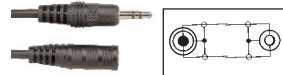

PHONE PLUG CABLES

Fig. 1

Fig. 2

Fig. 3

Fig. 4

Fig. 5

Fig. 6

Fig. 7

Fig. 8

Fig. 9

Fig. 10

Fig. 11

Fig. 12

Fig. 13

Fig. 14

Fig. 15

Fig. 16

Fig. 17

Phone Plug Cables

Retail Part No.	Bulk Part No.	Figure Number	Description	Cable Length
30-401		1	Shielded Single RCA Plug to 3.5mm Mini Phone Plug	1m (~3')
30-403		1	Shielded Single RCA Plug to 3.5mm Mini Phone Plug	2m (~6')
30-1812		2	Shielded Dual RCA Plug to 3.5mm Stereo Mini Plug	2m (~6')
30-444		3	Shielded Single RCA Plug to 1/4" Phone Plug	2m (~6')
30-1830		4	2 Conductor 2.5mm Subminiature Plug to 2.5mm Subminiature Jack	6m (~20')
30-415		5	2 Conductor 3.5mm Mini Phone Plug to Stripped end Cable	2m (~6')
30-1808		6	2 Conductor 3.5mm Mini Phone Plug to 3.5mm Phone Plug	1m (~3')
30-1809		6	2 Conductor 3.5mm Mini Phone Plug to 3.5mm Phone Plug	2m (~6')
30-1806		7	2 Conductor 3.5mm Mini Phone Plug to 3.5mm Phone Jack	2m (~6')
30-1807		7	2 Conductor 3.5mm Mini Phone Plug to 3.5mm Phone Jack	3.75m (~12')
30-431		8	2 Conductor 3.5mm Mini Phone Plug to 1/4" Phone Plug	2m (~6')
30-434		9	3 Conductor 3.5mm Mini Phone Plug to 1/4" Phone Plug	2m (~6')
30-443		10	2 Conductor 1/4" Phone Plug to 1/4" Phone Plug	2m (~6')
30-556		11	Coiled 3 Conductor 1/4" Phone Plug to Right Angle 1/4" Phone Plug	6m (~20')
30-1821		12	3 Conductor Stereo 3.5mm Mini Phone Plug to Stereo 3.5mm Mini Phone Plug	2m (~6')
30-1811		13	3 Conductor Stereo 3.5mm Mini Phone Plug to Stereo 3.5mm Mini Phone Jack	3m (~10')
30-1824		14	3 Conductor Stereo 1/4" Phone Plug to Stereo 1/4" Phone Jack	6m (~20')
30-1825		15	Coiled 3 Conductor Stereo 1/4" Phone Plug to Stereo 1/4" Phone Jack	7.6m (~25')
30-1697		16	Microphone Cable Low Noise	5m (~16')
30-1695		17	Microphone Cable	6m (~20')