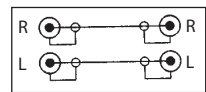

AUDIO/VIDEO CABLE

Fig. 1

Fig. 2

Fig. 3

Fig. 4

Fig. 5

Economy Audio/Video Cable

Retail Part No.	Bulk Part No.	Figure Number	Description	Cable Length
30-1706		1	Un-Shielded Single RCA Plug to RCA Plug; 2 Conductor 24 AWG	6m ('20')
30-1708		1	Un-Shielded Single RCA Plug to RCA Plug; 2 Conductor 24 AWG	12m ('40')
30-1705		1	Un-Shielded 18 AWG Single RCA Plug to RCA Plug; 2 Conductor	6m ('20')
30-1707		1	Un-Shielded 18 AWG Single RCA Plug to RCA Plug; 2 Conductor	12m ('40')
30-1856		2	Shielded Single Right Angle RCA Plug to Single Right Angle RCA Plug	2m ('6')
30-400		3	Shielded Single RCA Plug to RCA Plug; 2 Conductor	.5m ('1.5')
30-402	30-402-BU	3	Shielded Single RCA Plug to RCA Plug; 2 Conductor	1m ('3')
30-404	30-404-BU	3	Shielded Single RCA Plug to RCA Plug; 2 Conductor 6'	2m ('6')
30-406		3	Shielded Single RCA Plug to RCA Plug; 2 Conductor	3.75m ('12')
32-3148		3	RG-59 Phono (RCA-type) Plug to Phono (RCA-type) Plug	1m ('3')
32-3149		3	RG-59 Phono (RCA-type) Plug to Phono (RCA-type) Plug	2m ('6')
32-3150		3	RG-59 Phono (RCA-type) Plug to Phono (RCA-type) Plug	3m ('12')
30-426		4	Shielded Single RCA Plug to Single RCA Jack	1m ('3')
30-428		4	Shielded Single RCA Plug to Single RCA Jack	2m ('6')
30-430		4	Shielded Single RCA Plug to Single RCA Jack	3.75m ('12')
30-407	30-407-BU	5	Shielded Dual RCA Plugs to Dual RCA Plugs	1m ('3')
30-407-60		5	Shielded Dual RCA Plugs to Dual RCA Plugs-60 Pieces	1m ('3')
30-407-3		5	Shielded Dual RCA Plugs to Dual RCA Plugs-Gold	1m ('3')
30-408		5	Shielded Dual RCA Plugs to Dual RCA Plugs	2m ('6')
30-408-3		5	Shielded Dual RCA Plugs to Dual RCA Plugs-Gold	2m ('6')
30-408-50	30-408-BU	5	Shielded Dual RCA Plugs to Dual RCA Plugs-50 Pieces	2m ('6')
30-409	30-409-BU	5	Shielded Dual RCA Plugs to Dual RCA Plugs	3.75m ('12')
30-419		5	Shielded Dual RCA Plugs to Dual RCA Plugs-Stereo	5m ('16')
30-513		5	Shielded Dual RCA	7.6m ('25')