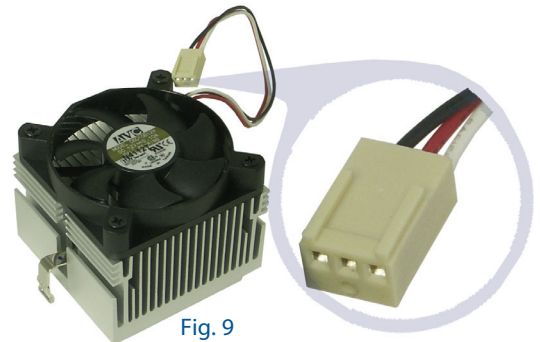

Monitor Power & Adapter Cords

Retail Part No.	Bulk Part No.	Figure No.	Description	Length (Feet)	Color	Cable	Rating
45-401		4	AC (Male) (Shrouded)/AC (Female) (Molded)	1	Black	3 x 18 AWG Stranded	125V, 10A, 105°C
45-408		4	AC (Male) (Shrouded)/AC (Female) (Molded)	6	Black	3 x 18 AWG Stranded	125V, 10A, 75°C
45-409		4	AC (Male) (Shrouded)/AC (Female) (Molded)	12	Black	3 x 18 AWG Stranded	125V, 10A, 75°C

Retail Part No.	Bulk Part No.	Figure No.	Description	Length (Feet)	Color	Cable	Rating
45-418		6	AC (Male) (Molded)/AC (Female) (Molded)	6	Black	3 x 18 AWG Stranded	125V, 10A, 75°C

COOLING FANS

Fig. 7

Fig. 8