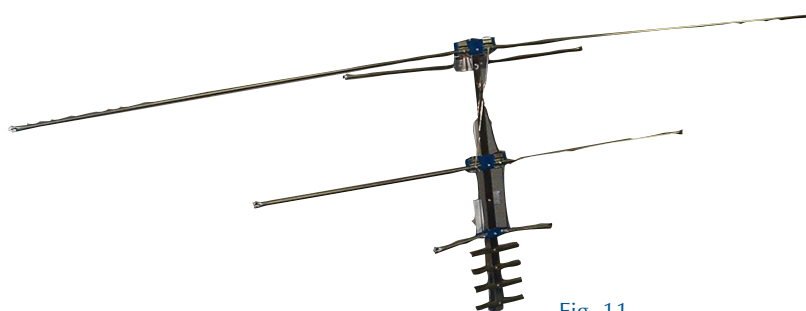

Fig. 7

Fig. 8

Fig. 9

Fig. 10

Fig. 11

TV Antennas

Retail Part No.	Bulk Part No.	Figure Number	Description
30-270		1	"Folded Dipole" Indoor FM Radio Antenna
32-300		2	300 Ohm VHF/FM Stereo Antenna, 3 Section, 30" Ext.
32-302		3	300 Ohm 12 Position VHF/UHF/FM Stereo Antenna, 4 Section, 30 Ext.
32-313		4	Back-of-Set Loop Antenna for UHF
32-315		5	Butterfly "Snap-On" UHF
32-317		6	Replacement Antenna 9" to 32" Ext., 3' Leads
32-370		7	75 Ohm VHF/FM Stereo Antenna, 4 Section, 36" Ext.
32-371		8	75 Ohm 12 Position VHF/UHF/FM Stereo Antenna, 4 Section, 32" Ext.
32-372		9	75 Ohm Deluxe VHF/UHF/FM Stereo Antenna, 7 Section, 44" Ext.
32-373		10	75 Ohm Amplified VHF/UHF/FM Stereo Antenna, 7 Section, 44" Ext.
32-1599		11	9 Element Antenna with VHF/UHF/FM Splitter

Complete Winegard Selection - CALL!

For the latest information—www.gcelectronics.com

All quantities are single; BU's are packages of 10 Unless otherwise noted.