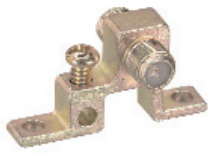

## GROUNDING BLOCKS & ACCESSORIES

Fig. 1

Fig. 2

Fig. 3

Fig. 4

### Grounding Blocks & Accessories

Retail Part No.	Bulk Part No.	Figure Number	Description
32-3015	32-3015-BU	1	Coax Grounding Block (for 75Ω antenna)
32-3164		2	Deluxe Picture-in-Picture Hookup Kit (gold plated conn.)
32-3275	SD-3016-BU	3	Coax Grounding Block-Dual Gold
32-3215		4	2.4 GHz Satellite Coax Grounding Block Gold