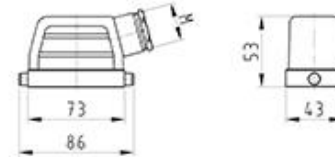

Datasheet

Art.No. 71.353.1035.1

Hood BAS GOT GG 10 M25 50 A1

revos BASIC 500V size 10 hood with threaded collar M25, lateral cable entry, single locking lever

version .0

Art.No.	71.353.1035.1
EAN	4015573651616
Order unit	1 pieces

Approvals

Technical data

General

Nominal voltage	500
Housing material	Aluminium
Colour	Grey
Surface	With powder coating
Degree of protection (IP)	Other
UV resistant	Yes
Inflammability class of insulation material acc. with UL94	Other
Operating temperature range min.	-40 °C
Operating temperature range max.	120 °C

Model

DIN-size	10
Model	male
Locking mechanism	Single locking lever
Cable entry	Sideways
Type of cable	Thread
With cable screw gland	No
Thread size M	25
Hinged lid	No
EMC-version	No