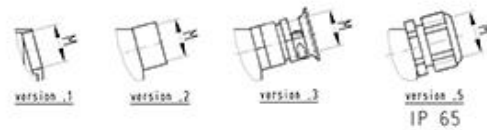

Datasheet

Art.No. 71.353.1035.1

Hood BAS GOT GG 10 M25 50 A1

revos BASIC 500V size 10 hood with threaded collar M25, lateral cable entry, single locking lever

version .0

Art.No.	71.353.1035.1
EAN	4015573651616
Order unit	1 pieces

Approvals

Technical data

General

Nominal voltage	500
Housing material	Aluminium
Colour	Grey
Surface	With powder coating
Degree of protection (IP)	Other
UV resistant	Yes
Inflammability class of insulation material acc. with UL94	Other
Operating temperature range min.	-40 °C
Operating temperature range max.	120 °C

Model

DIN-size	10
Model	male
Locking mechanism	Single locking lever
Cable entry	Sideways
Type of cable	Thread
With cable screw gland	No
Thread size M	25
Hinged lid	No
EMC-version	No