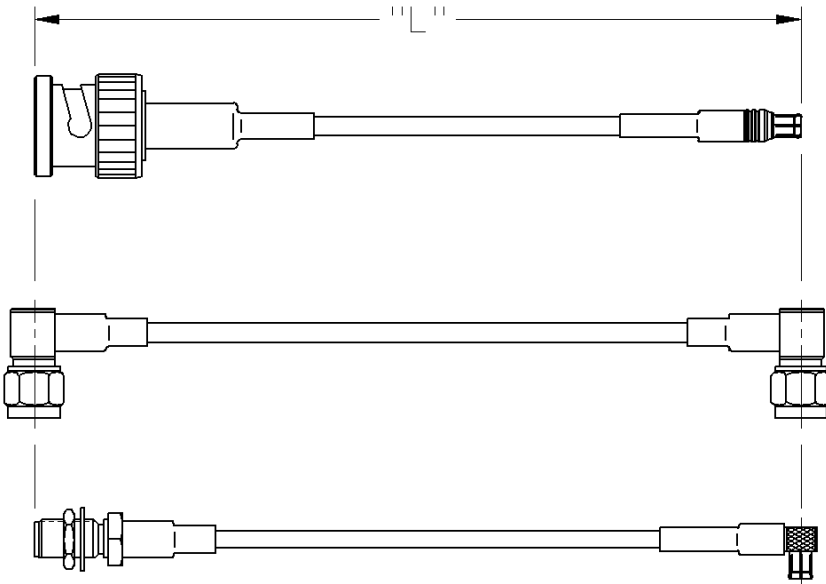

Fixed Length Cable Assemblies

INCHES (MILLIMETERS)
CUSTOMER DRAWINGS AVAILABLE UPON REQUEST

SMA STRAIGHT PLUG TO SMA STRAIGHT BULKHEAD JACK

PART NUMBER	CABLE TYPE	CABLE LENGTH	CONNECTOR A	CONNECTOR B
415-0031-006	RG-316	6"	142-0403-011	142-0303-411
415-0031-012	RG-316	12"	142-0403-011	142-0303-411
415-0031-018	RG-316	18"	142-0403-011	142-0303-411
415-0031-024	RG-316	24"	142-0403-011	142-0303-411
415-0031-036	RG-316	36"	142-0403-011	142-0303-411
415-0031-048	RG-316	48"	142-0403-011	142-0303-411
415-0035-006	RG-316 DS	6"	142-0404-011	142-0304-411
415-0035-012	RG-316 DS	12"	142-0404-011	142-0304-411
415-0035-018	RG-316 DS	18"	142-0404-011	142-0304-411
415-0035-024	RG-316 DS	24"	142-0404-011	142-0304-411
415-0035-036	RG-316 DS	36"	142-0404-011	142-0304-411

PART NUMBER	CABLE TYPE	CABLE LENGTH	CONNECTOR A	CONNECTOR B
415-0035-048	RG-316 DS	48"	142-0404-011	142-0304-411
415-0040-012	RG-58	12"	142-0407-011	142-0307-411
415-0040-024	RG-58	24"	142-0407-011	142-0307-411
415-0040-036	RG-58	36"	142-0407-011	142-0307-411
415-0040-048	RG-58	48"	142-0407-011	142-0307-411
415-0040-060	RG-58	60"	142-0407-011	142-0307-411
415-0045-012	RG-142	12"	142-0408-011	142-0308-411
415-0045-024	RG-142	24"	142-0408-011	142-0308-411
415-0045-036	RG-142	36"	142-0408-011	142-0308-411
415-0045-048	RG-142	48"	142-0408-011	142-0308-411
415-0045-060	RG-142	60"	142-0408-011	142-0308-411

Johnson Components' cable length applies to the end of straight connectors. The length is applied to the vertical centroid of right angle connectors. The last three digits of the part number reflect the length of the cable in inches.