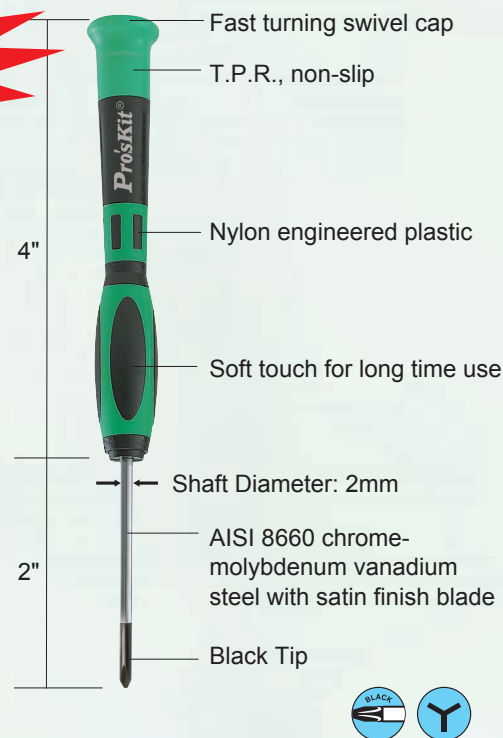

Screwdrivers

Special drivers for Wii, Cellphone, and Game boys

1PK-081-TRI

TRI-WING TYPE **NEW** PRECISION SCREWDRIVER (SHAFT DIAMETER 2.0mm)

► Features

- Work smart with the rotational top
- Precision blades ensure perfect fit every time
- Soft touch handles for long time use, non-slip
- Special handle distance design for secure tightening