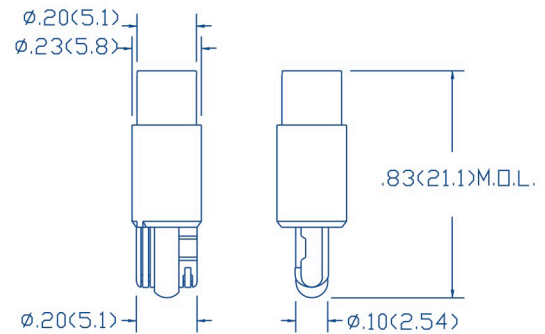

387LP Series T-1 3/4 (5mm) Flange Base Minature LED Lamp 28 AC/DC

Key Features

- T-3/4 (5mm) LED size
- Flange Base
- Operating voltage of 28 AC/DC
- Brightness: 1300mcd
- Viewing angle: 60°
- Available in five single colors: red, green, amber, blue and white
- RoHS and REACH Compliant

Product Specifications

INCANDESCENT LAMP #	PowerLine® PART # WITH SHUNT RESISTOR	APPLIED VOLTAGE	MAXIMUM VOLTAGE	FIG #
85	85LS-X1	28AC/DC	30	3
86	86LS-X1	6AC/DC	7	3
327	387LP-X	28AC/DC	30	1
330	382LP-X	14AC/DC	15.5	1
345	345LP-X	6AC/DC	7	1
350	350LP-X	6AC/DC	7	1
370	370LP-X	18AC/DC	20	1
376	387LP-X	28AC/DC	30	1
382	382LP-X	14AC/DC	15.5	1
385	387LP-X	28AC/DC	30	1
386	386LP-X	14AC/DC	16	2
387	387LP-X	28AC/DC	30	1
388	388LP-X	28AC/DC	30	2
394	394LP-X	12AC/DC	13	1
7341	387LP-X	28AC/DC	30	1

Flange Base
Figure 1

Groove Base
Figure 2

Wedge Base
Figure 3