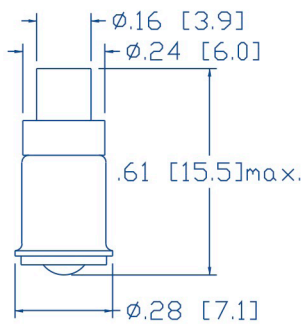

LED COLOR CODE	EMITTED COLOR	Used to illuminate the following lenses						
		Red	Amber	Yellow	Green	Blue	White	Clear
-R	Red	*					*	*
-A	Amber		*	*			*	*
-G	Green				*		*	*
-B	Blue					*	*	*
-W	White						*	*

Flange Base
Figure 1