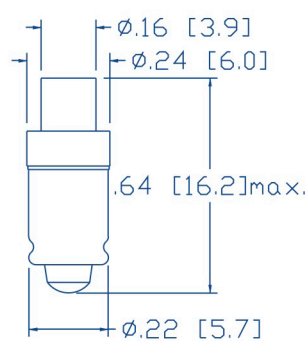

387LP Series T-1 3/4 (5mm) Flange Base Minature LED Lamp 28 AC/DC

Key Features

- T-3/4 (5mm) LED size
- Flange Base
- Operating voltage of 28 AC/DC
- Brightness: 1300mcd
- Viewing angle: 60°
- Available in five single colors: red, green, amber, blue and white
- RoHS and REACH Compliant

Product Specifications

INCANDESCENT LAMP #	PowerLine® PART # WITH SHUNT RESISTOR	APPLIED VOLTAGE	MAXIMUM VOLTAGE	FIG #
85	85LS-X1	28AC/DC	30	3
86	86LS-X1	6AC/DC	7	3
327	387LP-X	28AC/DC	30	1
330	382LP-X	14AC/DC	15.5	1
345	345LP-X	6AC/DC	7	1
350	350LP-X	6AC/DC	7	1
370	370LP-X	18AC/DC	20	1
376	387LP-X	28AC/DC	30	1
382	382LP-X	14AC/DC	15.5	1
385	387LP-X	28AC/DC	30	1
386	386LP-X	14AC/DC	16	2
387	387LP-X	28AC/DC	30	1
388	388LP-X	28AC/DC	30	2
394	394LP-X	12AC/DC	13	1
7341	387LP-X	28AC/DC	30	1

Flange Base
Figure 1

Groove Base
Figure 2

Wedge Base
Figure 3