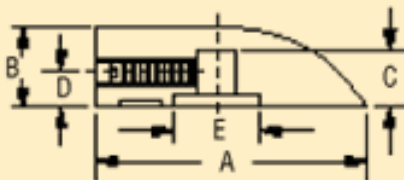

1700

2150

2300

2310

2350

Plain Hole or Brass Bushing w/ Set Screw

**Plain Hole**

Part No.	Hole		Set Screw
	Shaft Dia.	Depth	
<a href="#">2350AE*</a>	1/4	15/32	
<a href="#">2350AF</a>	1/4	15/32	8-32
+ No Indicator Line			
*1/4" "D" shaft with spring			

**Brass Bushing**

Part No.	Hole		Set Screw
	Shaft Dia.	Depth	
<a href="#">2350AH</a>	1/4	5/16	8-32

+ No Indicator Line

◀◀ **back**