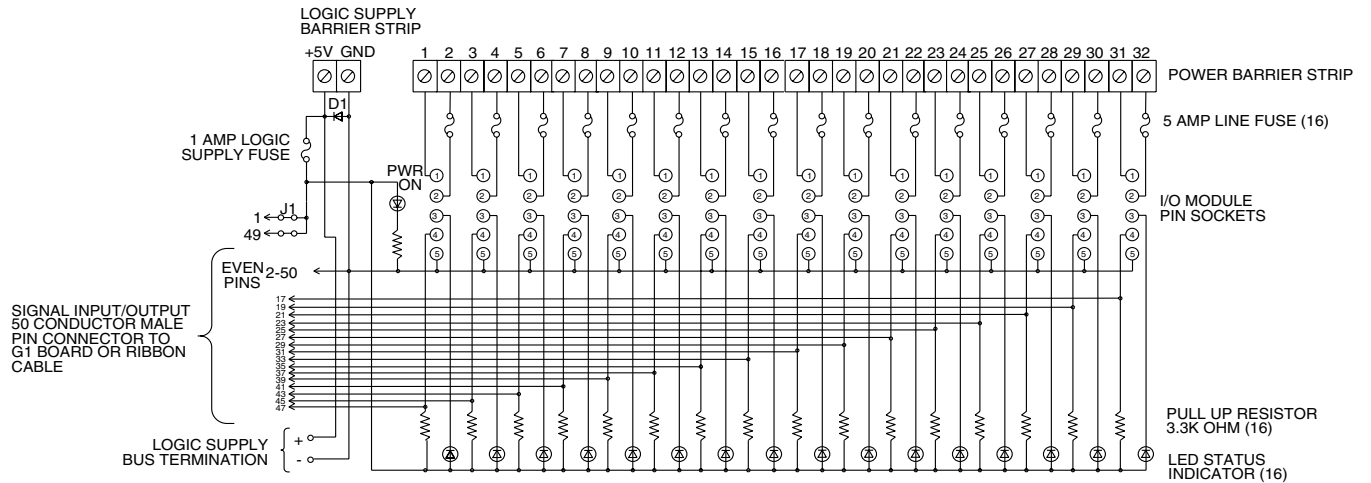

DIGITAL I/O MODULE MOUNTING BOARDS

FOR 0.6 INCH MODULES (Compatible with "SM" Series Modules)

PB16H

Products and specifications subject to change without notice.
Consult factory for application assistance.