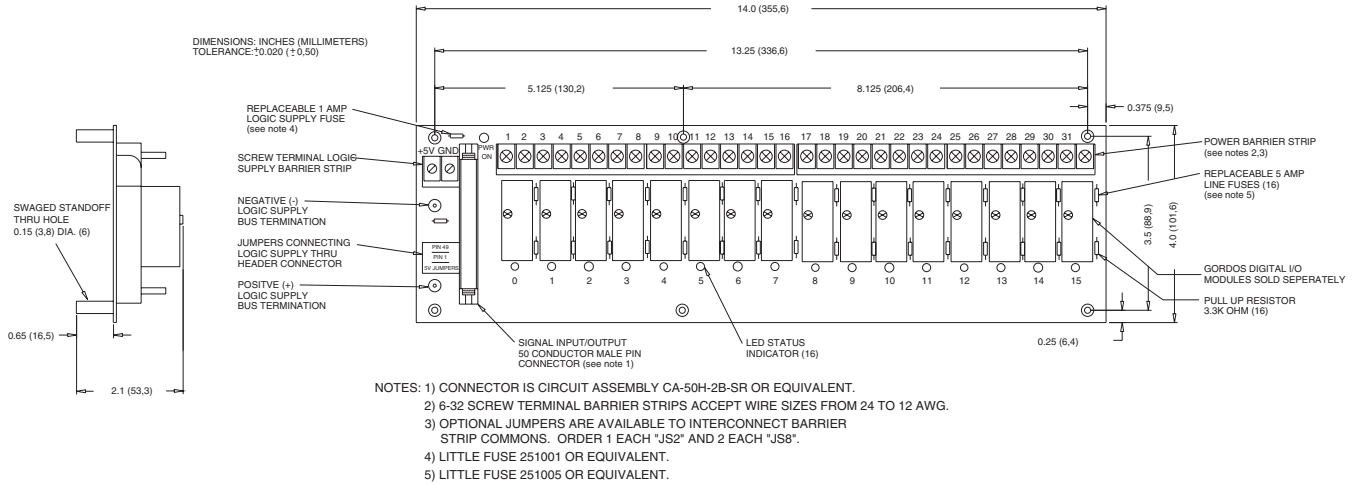

DIGITAL I/O MODULE MOUNTING BOARDS

FOR 0.6 INCH MODULES (Compatible with "SM" Series Modules)

PB16H

Products and specifications subject to change without notice.
Consult factory for application assistance.