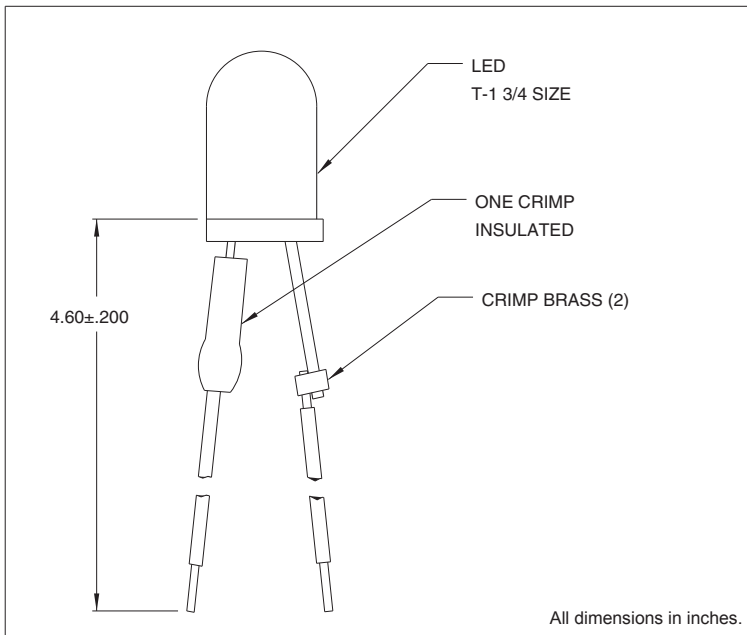

## 5705H Series T-1 3/4 LED with Extended Leads-Ultra Brite Non-Diffused Narrow Beam

### Description and Features

T-1 3/4 Brite LEDs

Wire Leads: No. 24AWG 4.60±.200 STRIPPED  
.430/.570

Anode(+): Red Lead

Lens: Ideal for use with 4311 or 4321 Series lenses  
(See page 0-0)

### Electro-Optical Characteristics and Ratings

Part Number	Emitted Color	Typical Intensity (mcd)	Rated Current (mA)	Forward Voltage		Continuous Forward Current Max. (mA)	Reverse Breakdown Voltage Min. (V)	Peak Wave Length (nm)
				Typ. (V)	Max. (V)			
5705H1	Red	68	20	2.0	3.0	60	5	650
5705H5	Green	100	20	2.1	3.0	60	4	563
5705H7	Yellow	160	20	2.1	3.0	60	5	585