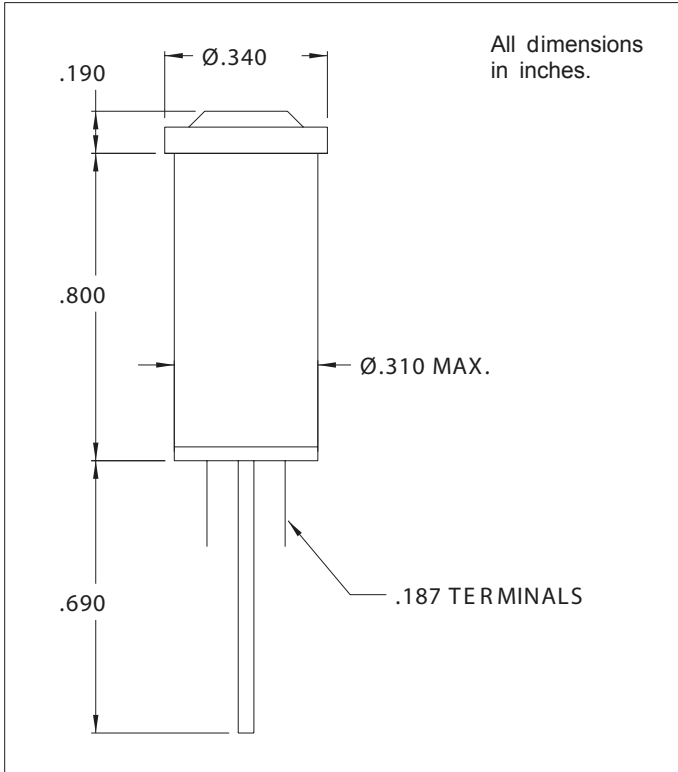

2195QA Series Non-Relampable Incandescent Indicator Lights

Description and Features

Mounting: Ø.310 MIN., supplied with push-on speednut SN1287.

Terminals: Quick-connect, tinned brass

Lens: Polycarbonate

Bezel: White nylon. For black finish add "X" after the series letter(s).

Housing: White Nylon

Lens Color	Incandescent	
	Model No. 12V	Model No. 28V
Red	2195QA1-12V	2195QA1-28V
Amber	2195QA3-12V	2195QA3-28V
White	2195QA4-12V	2195QA4-28V
Green	2195QA5-12V	2195QA5-28V
Lamp	#2162	#2187