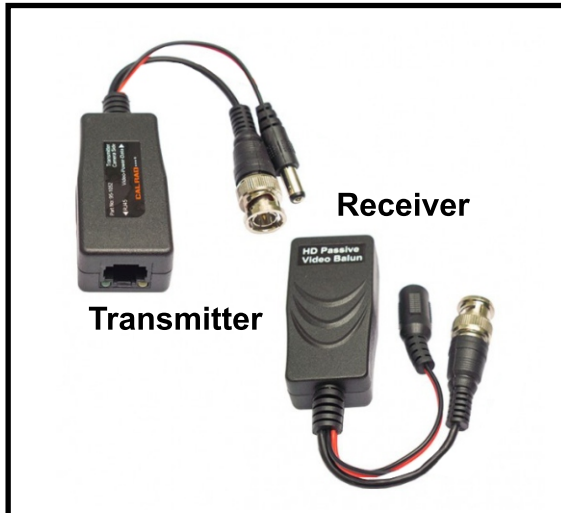

For technical assistance call: 323-465-2131

95-1053

CCTV Single Channel HD Passive Video Balun with Power

Description

Video, Power Balun with 1 x Transmitter and 1 x Receiver that allows the transmission of real - time CCTV HD power, video signal via cost - effective Unshielded Twisted Paired (UTP) cable. Baseband (composite) signals of any type are supported. The **95-1053** is compatible with all HD - TVI, HD - CVI and AHD analog cameras. Used in pairs, the **95-1053** eliminates costly and bulky coaxial cable. The superior interference rejection and low emissions of the **95-1053** allow video signals to coexist in the same wire bundle as telephone, datacom, or low - voltage power circuits, providing access to shared or pre-existing cables. The **95-1053** has a built - in surge suppressor to protect video equipment against damaging voltage spikes. The built-in circuitry provides against crosstalk and noise immunity to ensure the highest quality video signals, (Sold in Pairs).

Typical Hookup

● TVI ● CVI ● Analog HD

HD-CVI 720P 1443 ft. HD-CVI 1080P 787 ft.
HD-TVI 720P 754 ft. HD-TVI 1080P 820 ft.

HD Camera

Power
Video

95-1053 Transmitter

95-1053 Receiver

UTP Cat5e, Cat6 Cable

Power
Video

HD DVR

Specifications

UTP Termination: RJ45 Jack (8 Pin)

Cables: (Transmitter) Male BNC Plug and 2.1mm Coax Power Plug pigtail, length 5.9", **(Receiver)** Male BNC Plug and 2.1mm Coax Power Jack pigtail, length 5.9"

Built-in TVS: (Transient Voltage Suppressor) for electrical surge protection

Housing: ABS Plastic

Size: Balun Body, L-2.37" x W-1.14" x H-.8"

Cable Distance:

HD-TVI 720P analog camera: Color video max up to 230m (754ft.)