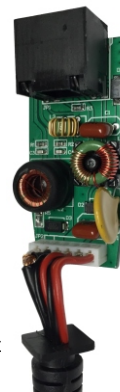

For technical assistance call: 323-465-2131

95-1053

CCTV Single Channel HD Passive Video Balun with Power

Description

Video, Power Balun with 1 x Transmitter and 1 x Receiver that allows the transmission of real - time CCTV HD power, video signal via cost - effective Unshielded Twisted Paired (UTP) cable. Baseband (composite) signals of any type are supported. The **95-1053** is compatible with all HD - TVI, HD - CVI and AHD analog cameras. Used in pairs, the **95-1053** eliminates costly and bulky coaxial cable. The superior interference rejection and low emissions of the **95-1053** allow video signals to coexist in the same wire bundle as telephone, datacom, or low - voltage power circuits, providing access to shared or pre-existing cables. The **95-1053** has a built - in surge suppressor to protect video equipment against damaging voltage spikes. The built-in circuitry provides against crosstalk and noise immunity to ensure the highest quality video signals, (Sold in Pairs).

Typical Hookup

● TVI ● CVI ● Analog HD

HD-CVI 720P 1443 ft. HD-CVI 1080P 787 ft.
HD-TVI 720P 754 ft. HD-TVI 1080P 820 ft.

HD Camera

Power
Video

95-1053 Transmitter

95-1053 Receiver

UTP Cat5e, Cat6 Cable

Power
Video

HD DVR

Specifications

UTP Termination: RJ45 Jack (8 Pin)

Cables: (Transmitter) Male BNC Plug and 2.1mm Coax Power Plug pigtail, length 5.9", **(Receiver)** Male BNC Plug and 2.1mm Coax Power Jack pigtail, length 5.9"

HD-CVI 1080P analog camera: Color video max up to 240m (787ft.)

Color: Black

Lightning
Protection
Circuitry

Warning!

This device is not waterproof and is not to be used outdoors unless sealed in a weatherproof housing.