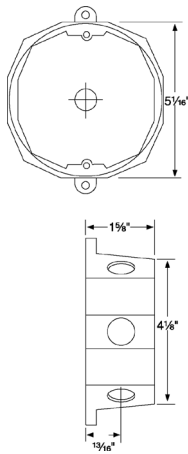

TP7110, TP7114

TP7118, TP7122

Cat. #	Description	Color	Unit qty.	Wt. lbs. per 100
TP7086	3 - 1/2" holes	Gray	10	83.3
TP7087	3 - 1/2" holes	White	10	83.3
TP7088	3 - 1/2" holes	Bronze	10	83.3
TP7090	3 - 3/4" holes	Gray	10	83.3
TP7094	4 - 1/2" holes	Gray	10	83.3
TP7098	4 - 3/4" holes	Gray	10	83.3
TP7102	5 - 1/2" holes	Gray	10	83.3
TP7106	5 - 3/4" holes	Gray	10	83.3
TP7110	7 - 1/2" holes	Gray	10	83.3
TP7114	7 - 3/4" holes	Gray	10	83.3
TP7118	5 - 1/2" holes	Gray	10	83.3
TP7122	5 - 3/4" holes	Gray	10	83.3

Cat. #	Description	Color	Capacity cu. in.	Unit qty.	Wt. lbs. per 100
TP7173	4 - 1/2" holes	Gray	9.5	25	23.6
TP7174	4 - 3/4" holes	Gray	13.0	25	27.8

Weatherproof outlet boxes

4" ROUND – 15.5 CUBIC INCH CAPACITY

1½" DEEP, DIE CAST ALUMINUM, UL LISTED FOR WET LOCATIONS

- GROUND SCREW PROVIDED WITH BOX
- GASKET & MOUNTING SCREWS INCLUDED WITH COVER

TP7152

TP7146

TP7147 - TP7151

TP7158

Cat. #	Side holes	Back hole	Color	Unit qty.	Wt. lbs. per 100
TP7146	4 - ½"	½"	Gray	25	79.2
TP7148	4 - ½"	½"	White	25	79.2
TP7149	4 - ½"	½"	Bronze	25	79.2
TP7150	4 - ¾"	¾"	Gray	25	79.2
TP7158	Blank cover plate	-	Gray	50	20.8
With blank plate					
TP7147	4 - ½"	½"	Gray	24	100.0
TP7151	4 - ¾"	¾"	Gray	24	100.0
1½" deep round weatherproof outlet box extension (18.3 Cubic inch capacity)					
TP7152	4 - ½"	-	Gray	25	58.3

Dimensions (in inches):

Round boxes

TP7146

Extension rings & flanged boxes

TP7120

TP7120