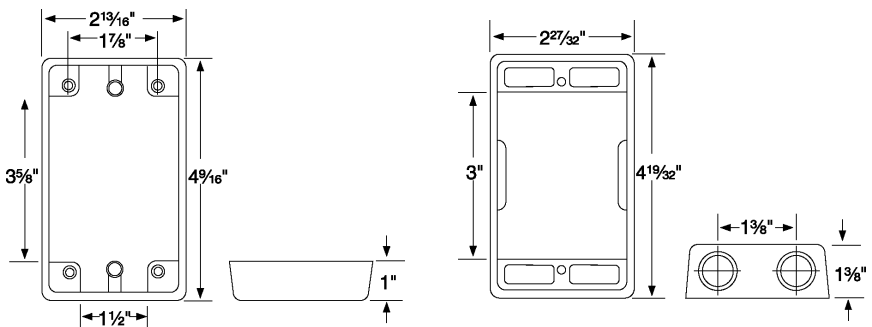

Cat. #	Description	Color	Capacity cu. in.	Unit qty.	Wt. lbs. per 100
TP7173	4 - 1/2" holes	Gray	9.5	25	23.6
TP7174	4 - 3/4" holes	Gray	13.0	25	27.8

Weatherproof outlet boxes

4" ROUND – 15.5 CUBIC INCH CAPACITY

1½" DEEP, DIE CAST ALUMINUM, UL LISTED FOR WET LOCATIONS

- GROUND SCREW PROVIDED WITH BOX
- GASKET & MOUNTING SCREWS INCLUDED WITH COVER

TP7152

TP7146

TP7147 - TP7151

TP7158

Cat. #	Side holes	Back hole	Color	Unit qty.	Wt. lbs. per 100
TP7146	4 - ½"	½"	Gray	25	79.2
TP7148	4 - ½"	½"	White	25	79.2
TP7149	4 - ½"	½"	Bronze	25	79.2
TP7150	4 - ¾"	¾"	Gray	25	79.2
TP7158	Blank cover plate	-	Gray	50	20.8
With blank plate					
TP7147	4 - ½"	½"	Gray	24	100.0
TP7151	4 - ¾"	¾"	Gray	24	100.0
1½" deep round weatherproof outlet box extension (18.3 Cubic inch capacity)					
TP7152	4 - ½"	-	Gray	25	58.3

Dimensions (in inches):

Round boxes

TP7146

Extension rings & flanged boxes

TP7120

TP7120