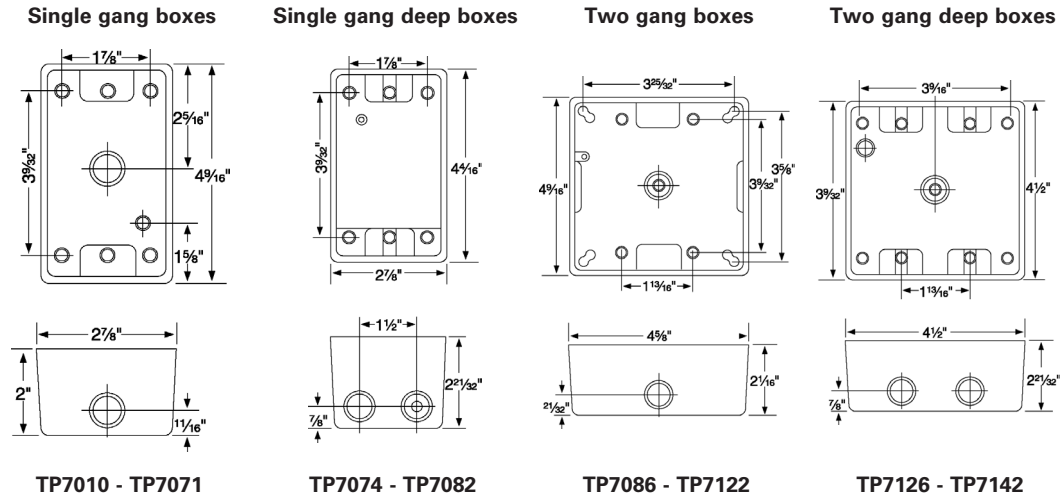

TWO & THREE GANG

2 5/8" DEEP

CAST ALUMINUM – UL LISTED FOR WET LOCATIONS

TP7126, TP7130, TP7134

TP7137, TP7138, TP7142

TP7143

TP7144

Cat. #	Description	Color	Capacity Cu. In.	Unit Qty.	Wt. lbs. per 100
Two gang deep weatherproof outlet boxes					
TP7126	5 - 1/2" holes	Gray	37	6	140
TP7130	5 - 3/4" holes	Gray	37	6	140
TP7134	5 - 1" holes	Gray	37	6	140
TP7137	7 - 1/2" holes	Gray	37	6	140
TP7138	7 - 3/4" holes	Gray	37	6	140
TP7142	7 - 1" holes	Gray	37	6	140
Three gang deep weatherproof outlet boxes					
TP7143	7 - 3/4" holes	Gray	59	5	159
TP7144	7 - 1" holes	Gray	59	5	159

Weatherproof

Weatherproof outlet boxes

Dimensions (in inches):

ONE & TWO GANG WEATHERPROOF EXTENSIONS

1" DEEP, DIE CAST ALUMINUM EXTENSION RING
 GASKET & MOUNTING SCREWS INCLUDED WITH COVER
 UL LISTED FOR WET LOCATIONS