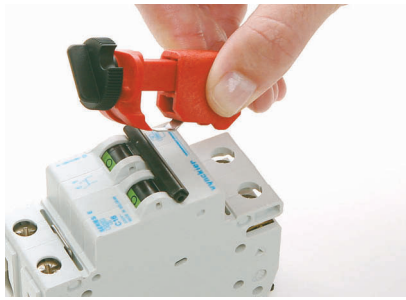

Circuit Breaker Lockouts

www.BradyID.com/lockouttagout

Miniature Circuit Breaker Lockouts

Tie-Bar (TBLO)

Pin-Out Standard (POS)

Pin-In Standard (PIS)

Pin-Out Wide (POW)

4 Different types:	POS	Pin Out Standard
	PIS	Pin In Standard
	POW	Pin Out Wide
	TBLO	Tie Bar Lockout

- A safe and effective method for locking out miniature circuit breakers, commonly used in European and Asian equipment
- Miniature Breaker Lockouts require NO TOOLS to install! The Lockout easily installs with the aid of a push button. The Tie Bar Style Lockout has a convenient thumb wheel for quick application.
- Available for single and multi-pole breakers
- Recommended to lock with lightweight Brady Safety padlocks (see page 199) or other padlocks, the lockouts can take padlocks with a shackle diameter up to 3/32"
- Material: Glass-filled nylon
- Available in 1 or 6 packs