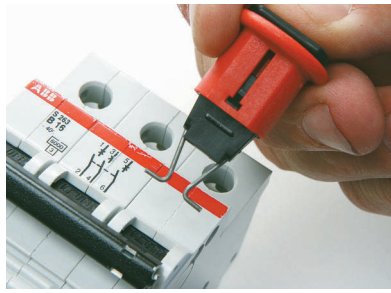

Circuit Breaker Lockouts

www.BradyID.com/lockouttagout

Miniature Circuit Breaker Lockouts

Tie-Bar (TBLO)

Pin-Out Standard (POS)

Pin-In Standard (PIS)

Pin-Out Wide (POW)

4 Different types:	POS	Pin Out Standard
	PIS	Pin In Standard
	POW	Pin Out Wide
	TBLO	Tie Bar Lockout

- A safe and effective method for locking out miniature circuit breakers, commonly used in European and Asian equipment
- Miniature Breaker Lockouts require NO TOOLS to install! The Lockout easily installs with the aid of a push button. The Tie Bar Style Lockout has a convenient thumb wheel for quick application.
- Available for single and multi-pole breakers
- Recommended to lock with lightweight Brady Safety padlocks (see page 199) or other padlocks, the lockouts can take padlocks with a shackle diameter up to 3/32"
- Material: Glass-filled nylon
- Available in 1 or 6 packs