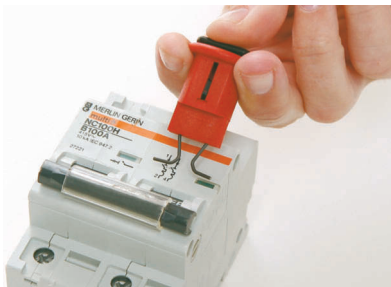

Circuit Breaker Lockouts

www.BradyID.com/lockouttagout

Miniature Circuit Breaker Lockouts

Tie-Bar (TBLO)

Pin-Out Standard (POS)

Pin-In Standard (PIS)

Pin-Out Wide (POW)

4 Different types:	POS	Pin Out Standard
	PIS	Pin In Standard
	POW	Pin Out Wide
	TBLO	Tie Bar Lockout

- A safe and effective method for locking out miniature circuit breakers, commonly used in European and Asian equipment
- Miniature Breaker Lockouts require NO TOOLS to install! The Lockout easily installs with the aid of a push button. The Tie Bar Style Lockout has a convenient thumb wheel for quick application.
- Available for single and multi-pole breakers
- Recommended to lock with lightweight Brady Safety padlocks (see page 199) or other padlocks, the lockouts can take padlocks with a shackle diameter up to 3/32"
- Material: Glass-filled nylon
- Available in 1 or 6 packs