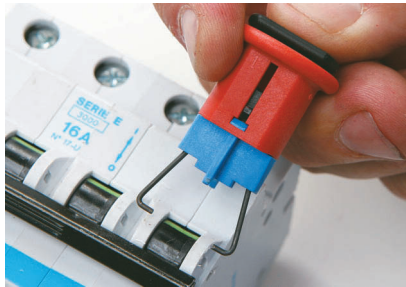

Circuit Breaker Lockouts

www.BradyID.com/lockouttagout

Miniature Circuit Breaker Lockouts

Tie-Bar (TBLO)

Pin-Out Standard (POS)

Pin-In Standard (PIS)

Pin-Out Wide (POW)

4 Different types:	POS	Pin Out Standard
	PIS	Pin In Standard
	POW	Pin Out Wide
	TBLO	Tie Bar Lockout

- A safe and effective method for locking out miniature circuit breakers, commonly used in European and Asian equipment
- Miniature Breaker Lockouts require NO TOOLS to install! The Lockout easily installs with the aid of a push button. The Tie Bar Style Lockout has a convenient thumb wheel for quick application.
- Available for single and multi-pole breakers
- Recommended to lock with lightweight Brady Safety padlocks (see page 199) or other padlocks, the lockouts can take padlocks with a shackle diameter up to 3/32"
- Material: Glass-filled nylon
- Available in 1 or 6 packs