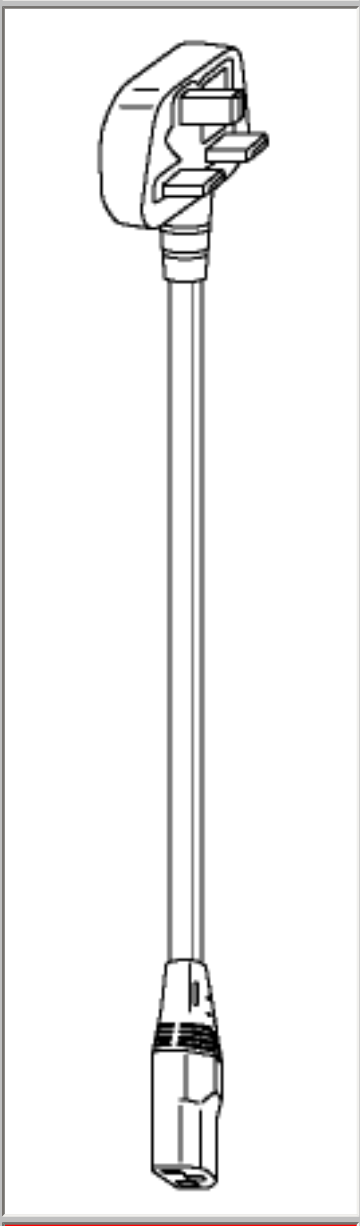

Back

Selected Cable: 2104H

End View	Plug	Cord	Connector	End View
				
NONE	BS-4		320C13	C13

Part Number	2104H
Alternate Part Number	12-22234-250-BK
Country	U.K.
Category	international power cords
Jacket Color	Black
Length Meters	2.5
AWG Stranding	H05VVF3G 1.00mm2
Rating	10A
Notes	British Style 4. UK. See also 17962 and 17964. See 2103H for cord without connector.

Cord View

Approvals

Qty:

Back

Volex Power Cord Products Division, 5350 Lakeview Parkway S. Drive #D Indianapolis, IN 46268
800-246-CORD. info@volexpowercords.com

Proposition 65 warning for California residents: This product contains chemicals, including lead, known to the State of California to cause (cancer, and) birth defects or other reproductive harm. Wash hands after handling.