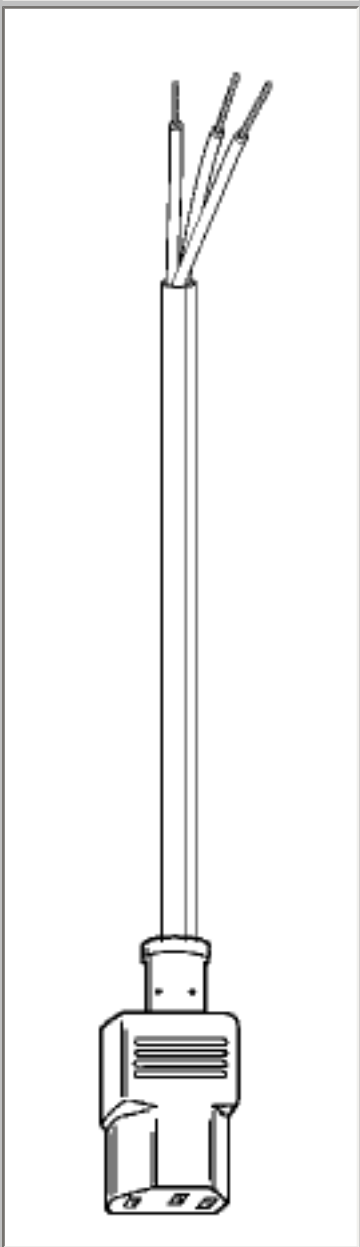

Back

Selected Cable: 17518

End View	Plug	Cord	Connector	End View
NONE				
NONE	3"STRIP	SJT	386A	C13

Cord View

Part Number	17518
NSN	6150-01-258-8280
Category	3 conductor plastic original equipment cords
Shielding	unshielded
Jacket Color	black
Length Feet	6'7"
Length Meters	2
Temperature Rating	60 C°C
Packaging Units Per Carton	H-100,H25
Color Coding	International
AWG Stranding	18 (41x34)
Nominal OD Inch	0.315
Nominal OD millimeter	8.00
Rating	1250 Watts 10A-125V (*)

Approvals

Notes

See 17519 for 9'10" version. See 17520 for 16 gauge version. (*)Dual rated at 10A-250V.

Qty:

Back

Volex Power Cord Products Division, 5350 Lakeview Parkway S. Drive #D Indianapolis, IN 46268
800-246-CORD. info@volexpowercords.com