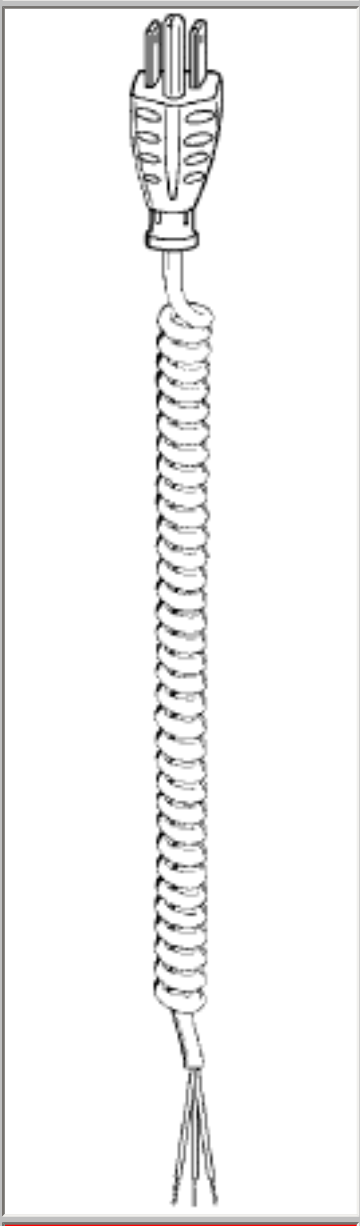

[Back](#)

Selected Cable: 17447

End View	Plug	Cord	Connector	End View
				
5-15P	290B	SJO	3"STRIP	NONE

Part Number	17447
Category	3 conductor rubber original equipment cords
Subcategory	RETRACTILE
Shielding	unshielded
Jacket Color	black
Length Feet	1' (RETRACTED)
Length Meters	0.3
Temperature Rating	60 C°C
Packaging Units Per Carton	S-25
Color Coding	North America
AWG Stranding	18 (41x34)
Nominal OD Inch	1.33
Nominal OD millimeter	9.14
Rating	1250 Watts 10A-125V

Cord View

Approvals

Notes

Practical length: 6'(1.83m) Retracted length: 12". See 17448 for 16 gauge version.

Qty:

Back

Volex Power Cord Products Division, 5350 Lakeview Parkway S. Drive #D Indianapolis, IN 46268
800-246-CORD. info@volexpowercords.com