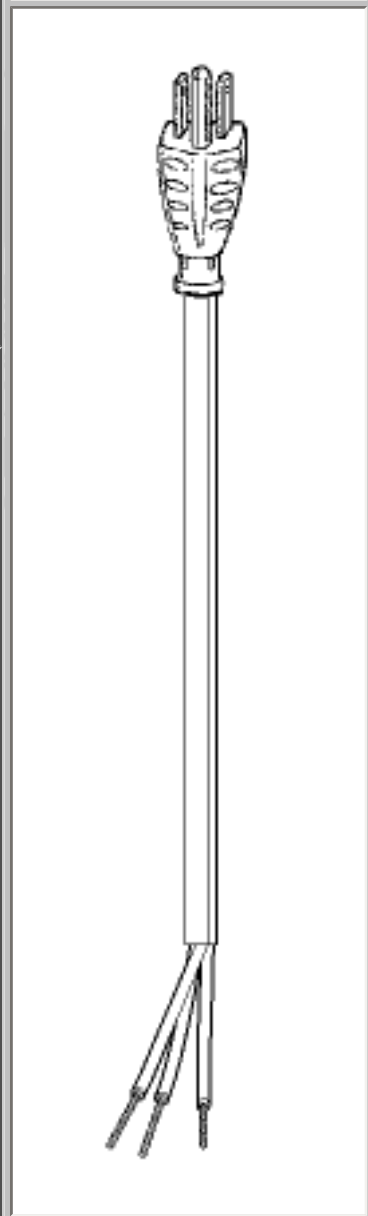

[Back](#)

Selected Cable: 17422

End View	Plug	Cord	Connector	End View
				
5-15P	185	SJ	3"STRIP	NONE

Part Number	17422
Category	2 and 3 conductor rubber original equipment cords
Shielding	unshielded
Jacket Color	black
Length Feet	12'
Length Meters	3.66
Temperature Rating	60 C°C
Packaging Units Per Carton	B-25,S-15
Color Coding	North America
AWG Stranding	16 (26x30)
Nominal OD Inch	0.34
Nominal OD millimeter	8.64
Rating	1625 Watts 13A-125V
Notes	See 17419 for 9ft version. See 17425 for 15ft version. See 17412 for 18 gauge version.

Cord View

Approvals

Qty:

Back

Volex Power Cord Products Division, 5350 Lakeview Parkway S. Drive #D Indianapolis, IN 46268
800-246-CORD. info@volexpowercords.com

Proposition 65 warning for California residents: This product contains chemicals, including lead, known to the State of California to cause (cancer, and) birth defects or other reproductive harm. Wash hands after handling.