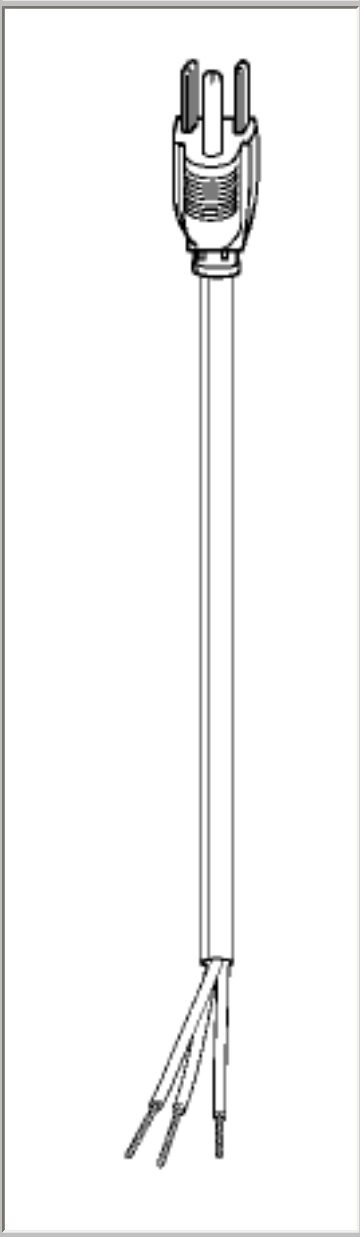

Back

Selected Cable: 17407

End View	Plug	Cord	Connector	End View
				
5-15P	290B	SJT	3-OJS	NONE

Part Number	17407
Category	3 conductor plastic original equipment cords
Subcategory	original equipment cords
Shielding	unshielded
Jacket Color	gray - ribbed
Length Feet	8'
Length Meters	2.44
Temperature Rating	60 C°C
Packaging Units Per Carton	B-50
Color Coding	North America
AWG Stranding	18 (16x30)
Nominal OD Inch	0.315
Nominal OD millimeter	8
Rating	1250 Watts,10A-125V

Cord View

Approvals

Notes

SEE 17405 FOR THE 6FT VERSION. See 40407 for black non-ribbed version.

Qty:

Back

Volex Power Cord Products Division, 5350 Lakeview Parkway S. Drive #D Indianapolis, IN 46268
800-246-CORD. info@volexpowercords.com