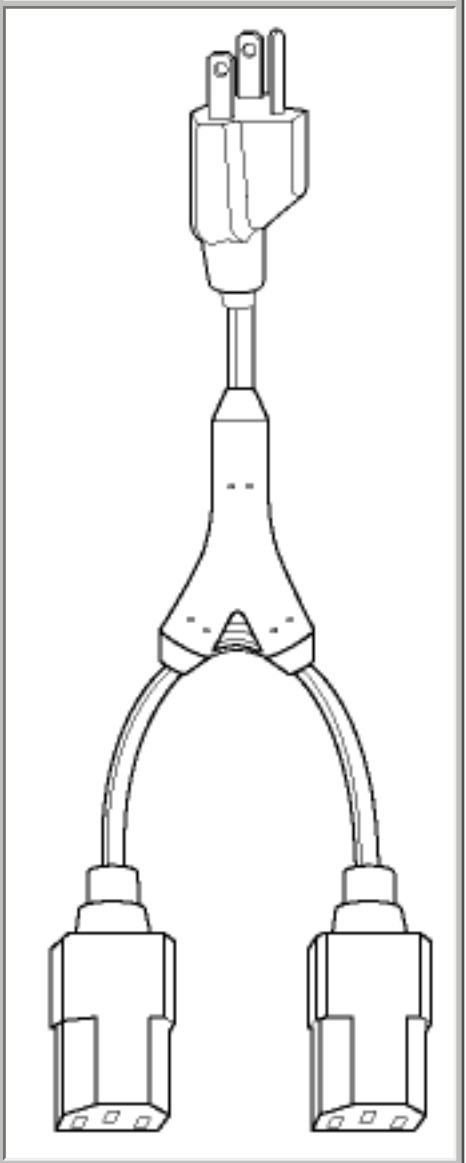

[Back](#)

Selected Cable: 17275A				
End View	Plug	Cord	Connector	End View
				
5-15P	AEC-30	SJT	250A	C13

Cord View

Part Number	17275A
Category	3 conductor plastic detachable special use cords
Jacket Color	black
Length Feet	10':2' legs
Temperature Rating	60 C°
Packaging Units Per Carton	B-50
Color Coding	North America
AWG Stranding	16 (65x34)
Nominal OD Inch	0.340
Nominal OD millimeter	8
Rating	3250 Watts 13A-125V
Notes	See 17274A for 6' version. See 17273A for 18 gauge version.

Approvals

Qty:

Back

Volex Power Cord Products Division, 5350 Lakeview Parkway S. Drive #D Indianapolis, IN 46268
800-246-CORD. info@volexpowercords.com

Proposition 65 warning for California residents: This product contains chemicals, including lead, known to the State of California to cause (cancer, and) birth defects or other reproductive harm. Wash hands after handling.