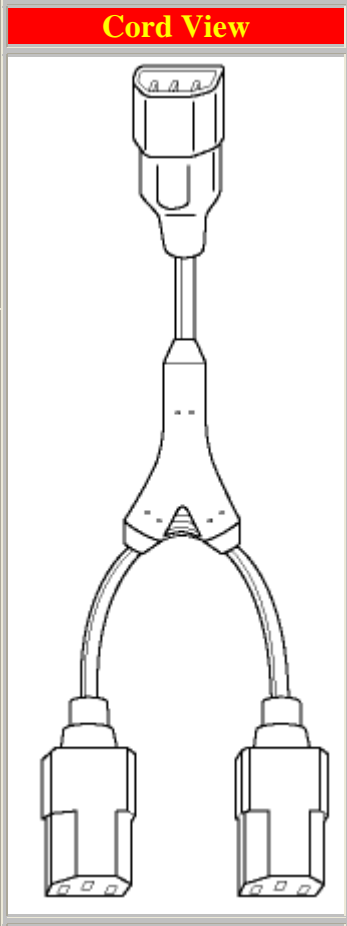

[Back](#)

Selected Cable: 17271A				
End View	Plug	Cord	Connector	End View
				
C14	150	SJT	250A	C13

Part Number	17271A
Category	3 conductor plastic detachable special use cords
Jacket Color	black
Length Feet	10':2' legs
Temperature Rating	60 C°C
Packaging Units Per Carton	B-50
Color Coding	North America
AWG Stranding	16 (65x34)
Nominal OD Inch	0.340
Nominal OD millimeter	8
Rating	3250 Watts 13A-250V
Notes	See 17270A for 6' version. See 17269A for 18 gauge version.

Approvals

Qty: [Add to Quote](#) [Back](#)

Volex Power Cord Products Division, 5350 Lakeview Parkway S. Drive #D Indianapolis, IN 46268
800-246-CORD. info@volexpowercords.com

Proposition 65 warning for California residents: This product contains chemicals, including lead, known to the State of California to cause (cancer, and) birth defects or other reproductive harm. Wash hands after handling.