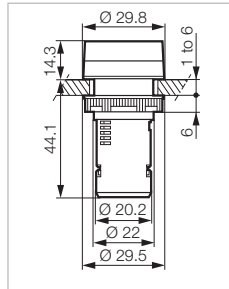

6 Vac/dc

- Red
- Green
- Clear
- Yellow
- White
- Blue

L20SA10CA
L20SA20CA
L20SA30CA
L20SA40CA
L20SA50CA
L20SA60CA

L20SA10C
L20SA20C
L20SA40C
L20SA50C
L20SA60C

12 Vac/dc

- Red
- Green
- Clear
- Yellow
- White
- Blue

L20SA10JA
L20SA20JA
L20SA30JA
L20SA40JA
L20SA50JA
L20SA60JA

L20SA10J
L20SA20J
L20SA40J
L20SA50J
L20SA60J