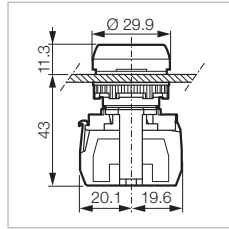

Complete units: Pilot lights \varnothing 22MM

▶ PILOT LIGHTS

 Technical Info (p.103)

HEAD, CLIP AND MODULE

L20SE20-1EAGL

LED blocks

- Red
- Green
- Yellow
- White
- Blue

12/24 Vac/Dc
 L20SE10-1EARL
 L20SE20-1EAGL
 L20SE40-1EAYL
 L20SE50-1EAWL
 L20SE60-1EABL