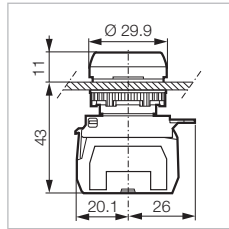

Complete units: Pushbuttons \varnothing 22mm

 Technical Info (p. 103)

► SPRING RETURN - ILLUMINATED

FLUSH

L21AH20-3EAGL1

LED blocks

12/24 Vac/dc

● Red	NO+NC
● Green	NO+NC
● Yellow	NO+NC
○ White	NO+NC
● Blue	NO+NC