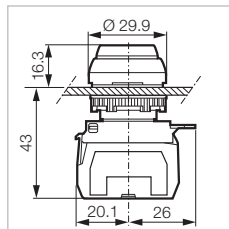

LED blocks

12/24 Vac/dc

● Red	NO+NC
● Green	NO+NC
● Yellow	NO+NC
○ White	NO+NC
● Blue	NO+NC

L21AK10-3EARL11	L22AK10-3EARL11
L21AK20-3EAGL11	L22AK20-3EAGL11
L21AK40-3EAYL11	L22AK40-3EAYL11
L21AK50-3EAWL11	L22AK50-3EAWL11
L21AK60-3EABL11	L22AK60-3EABL11

130 Vac

● Red	NO+NC
● Green	NO+NC
● Yellow	NO+NC
○ White	NO+NC
● Blue	NO+NC

L21AK10-3EARM11	L22AK10-3EARM11
L21AK20-3EAGM11	L22AK20-3EAGM11
L21AK40-3EAYM11	L22AK40-3EAYM11
L21AK50-3EAWM11	L22AK50-3EAWM11
L21AK60-3EABM11	L22AK60-3EABM11