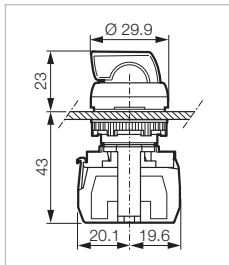

## Complete units: Selector switches $\varnothing$ 22MM

Technical Info (p. 103)

#### WITH HANDLE

2 positions

Chrome Bezel  
Part Number

Black Bezel  
Part Number

L21KE03-1E10