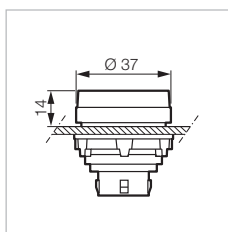

For use with a clip and LED block (p. 58 to 70)

- Red
- Green
- Clear
- Yellow
- White
- Blue

- T15SA10
- T15SA20
- T15SA30
- T15SA40
- T15SA50
- T15SA60