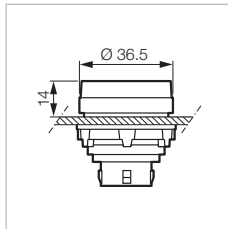

Operator Heads: \varnothing 30mm

 Technical Info (p. 149)

▶ PILOT LIGHTS - HEAD ONLY

WITH RIBBED LENS

Part Number

T10SA10

For use with a clip and LED block (p. 58 to 70)

- Red
- Green
- Clear
- Yellow
- White
- Blue