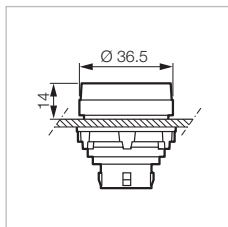

For use with a clip and LED block (p. 58 to 70)

- Red
- Green
- Clear
- Yellow
- White
- Blue

- T10SB10
- T10SB20
- T10SB30
- T10SB40
- T10SB50
- T10SB60