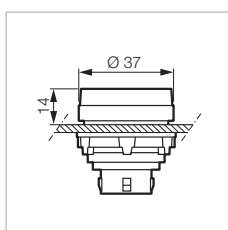

For use with a clip and LED block (p. 58 to 70)

- Red
- Green
- Clear
- Yellow
- White
- Blue

- T15SB10
- T15SB20
- T15SB30
- T15SB40
- T15SB50
- T15SB60